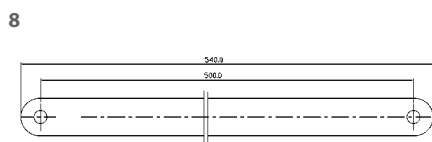

Lantern Straps

	SIZE	NSW/NZ	VIC	QLD	SA	WA	TAS	ACT	NT
1	120 mm	R0173	R0173	R0173	R0173	R0173	R0173	R0173	R0173
2	150 mm	R0502	R0502	R0502	R0502	R0502	R0502	R0502	R0502
3	200 mm	R0500	R0500	R0500	R0500	R0500	R0500	R0500	R0500
4	250 mm	R0436	R0436	R0436	R0436	R0436	R0436	R0436	R0436
5	300 mm	R0517	R0517	R0517	R0517	R0517	R0517	R0517	R0517
6	350 mm	R0503	R0503	R0503	R0503	R0503	R0503	R0503	R0503
7	400 mm	R0518	R0518	R0518	R0518	R0518	R0518	R0518	R0518
8	500 mm	R0522	R0522	R0522	R0522	R0522	R0522	R0522	R0522
9	280 mm 3 Hole	R0438	R0438	R0438	R0438	R0438	R0438	R0438	R0438
10	350 mm 3 Hole	R0504	R0504	R0504	R0504	R0504	R0504	R0504	R0504
11	500 mm 3 Hole	R0525	R0525	R0525	R0525	R0525	R0525	R0525	R0525
12	T Bracket for 200 mm 6 Aspect	R0523	R0523	R0523	R0523	R0523	R0523	R0523	R0523
13	T Bracket for 300 mm 6 Aspect	R0526	R0526	R0526	R0526	R0526	R0526	R0526	R0526
14	Z Bracket 120mm	R0507	R0506	R0506	R0506	R0506	R0506	R0506	R0506
15	Z Bracket 240mm	R0511	R0511	N/A	N/A	N/A	N/A	N/A	N/A