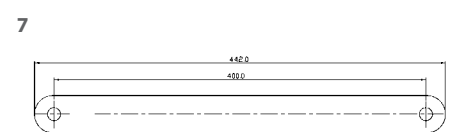

Lantern Straps

	SIZE	NSW/NZ	VIC	QLD	SA	WA	TAS	ACT	NT
1	120 mm	R0173	R0173	R0173	R0173	R0173	R0173	R0173	R0173
2	150 mm	R0502	R0502	R0502	R0502	R0502	R0502	R0502	R0502
3	200 mm	R0500	R0500	R0500	R0500	R0500	R0500	R0500	R0500
4	250 mm	R0436	R0436	R0436	R0436	R0436	R0436	R0436	R0436
5	300 mm	R0517	R0517	R0517	R0517	R0517	R0517	R0517	R0517
6	350 mm	R0503	R0503	R0503	R0503	R0503	R0503	R0503	R0503
7	400 mm	R0518	R0518	R0518	R0518	R0518	R0518	R0518	R0518
8	500 mm	R0522	R0522	R0522	R0522	R0522	R0522	R0522	R0522
9	280 mm 3 Hole	R0438	R0438	R0438	R0438	R0438	R0438	R0438	R0438
10	350 mm 3 Hole	R0504	R0504	R0504	R0504	R0504	R0504	R0504	R0504
11	500 mm 3 Hole	R0525	R0525	R0525	R0525	R0525	R0525	R0525	R0525
12	T Bracket for 200 mm 6 Aspect	R0523	R0523	R0523	R0523	R0523	R0523	R0523	R0523
13	T Bracket for 300 mm 6 Aspect	R0526	R0526	R0526	R0526	R0526	R0526	R0526	R0526
14	Z Bracket 120mm	R0507	R0506	R0506	R0506	R0506	R0506	R0506	R0506
15	Z Bracket 240mm	R0511	R0511	N/A	N/A	N/A	N/A	N/A	N/A