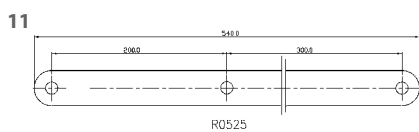

Lantern Straps

	SIZE	NSW/NZ	VIC	QLD	SA	WA	TAS	ACT	NT
1	120 mm	R0173	R0173	R0173	R0173	R0173	R0173	R0173	R0173
2	150 mm	R0502	R0502	R0502	R0502	R0502	R0502	R0502	R0502
3	200 mm	R0500	R0500	R0500	R0500	R0500	R0500	R0500	R0500
4	250 mm	R0436	R0436	R0436	R0436	R0436	R0436	R0436	R0436
5	300 mm	R0517	R0517	R0517	R0517	R0517	R0517	R0517	R0517
6	350 mm	R0503	R0503	R0503	R0503	R0503	R0503	R0503	R0503
7	400 mm	R0518	R0518	R0518	R0518	R0518	R0518	R0518	R0518
8	500 mm	R0522	R0522	R0522	R0522	R0522	R0522	R0522	R0522
9	280 mm 3 Hole	R0438	R0438	R0438	R0438	R0438	R0438	R0438	R0438
10	350 mm 3 Hole	R0504	R0504	R0504	R0504	R0504	R0504	R0504	R0504
11	500 mm 3 Hole	R0525	R0525	R0525	R0525	R0525	R0525	R0525	R0525
12	T Bracket for 200 mm 6 Aspect	R0523	R0523	R0523	R0523	R0523	R0523	R0523	R0523
13	T Bracket for 300 mm 6 Aspect	R0526	R0526	R0526	R0526	R0526	R0526	R0526	R0526
14	Z Bracket 120mm	R0507	R0506	R0506	R0506	R0506	R0506	R0506	R0506
15	Z Bracket 240mm	R0511	R0511	N/A	N/A	N/A	N/A	N/A	N/A