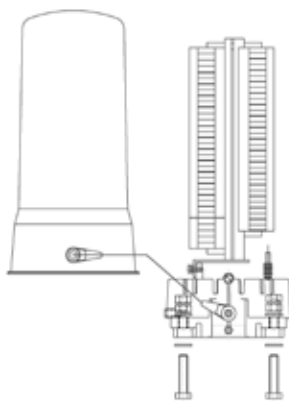

Upper Mounting Assembly Brackets

TYPE	NSW	VIC	QLD	SA	WA	TAS	ACT	NT
Upper Mounting Assy	VL129	N/A	(BCC) VL229	N/A	VL129Y	VL129TAS	VL129	N/A
Upper Mounting Assy 32 Way	N/A	N/A	VL132GS	VL132GS	N/A	N/A	N/A	VL132GS
Upper Mounting Assy 48 Way	N/A	VL148	N/A	N/A	N/A	VL148	VL148	VL148
Upper Mounting Assy 51 Point	N/A	VL151	(BCC) VL251	N/A	N/A	VL148TAS	N/A	N/A
Upper Mounting Assy 36 Way	N/A	N/A	VL336	N/A	N/A	N/A	N/A	N/A