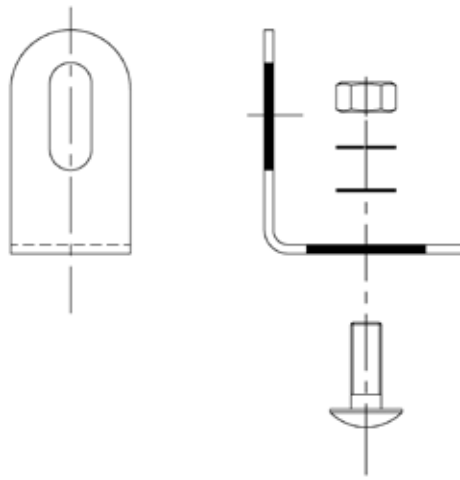

Target Boards Mounting Brackets

BRACKET TYPE	NSW	VIC	QLD	SA	WA	TAS	ACT	NT
L Brackets (Single)	V0160	N/A	N/A	N/A	N/A	N/A	N/A	N/A
L Brackets (Pair)	N/A	V0030	V0030	V0030	V0030	V0030	V0030	V0030