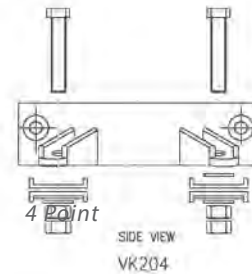

Lower Mounting Assembly Brackets

TYPE	NSW	VIC	QLD	SA	WA	TAS	ACT	NT
Lower Mounting Assy 2 Point/Way	VK202	VK212	VK222	VK222	VK222 (Y)	VK212	VK202	VK222
Lower Mounting Assy 4 Point/Way	VK204	VK214	VK224 /VK204	VK224	VK224 (Y)	VK214	VK204	N/A