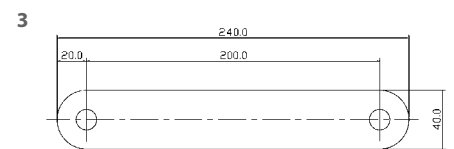

Lantern Straps

	SIZE	NSW/NZ	VIC	QLD	SA	WA	TAS	ACT	NT
1	120 mm	R0173	R0173	R0173	R0173	R0173	R0173	R0173	R0173
2	150 mm	R0502	R0502	R0502	R0502	R0502	R0502	R0502	R0502
3	200 mm	R0500	R0500	R0500	R0500	R0500	R0500	R0500	R0500
4	250 mm	R0436	R0436	R0436	R0436	R0436	R0436	R0436	R0436
5	300 mm	R0517	R0517	R0517	R0517	R0517	R0517	R0517	R0517
6	350 mm	R0503	R0503	R0503	R0503	R0503	R0503	R0503	R0503
7	400 mm	R0518	R0518	R0518	R0518	R0518	R0518	R0518	R0518
8	500 mm	R0522	R0522	R0522	R0522	R0522	R0522	R0522	R0522
9	280 mm 3 Hole	R0438	R0438	R0438	R0438	R0438	R0438	R0438	R0438
10	350 mm 3 Hole	R0504	R0504	R0504	R0504	R0504	R0504	R0504	R0504
11	500 mm 3 Hole	R0525	R0525	R0525	R0525	R0525	R0525	R0525	R0525
12	T Bracket for 200 mm 6 Aspect	R0523	R0523	R0523	R0523	R0523	R0523	R0523	R0523
13	T Bracket for 300 mm 6 Aspect	R0526	R0526	R0526	R0526	R0526	R0526	R0526	R0526
14	Z Bracket 120mm	R0507	R0506	R0506	R0506	R0506	R0506	R0506	R0506
15	Z Bracket 240mm	R0511	R0511	N/A	N/A	N/A	N/A	N/A	N/A