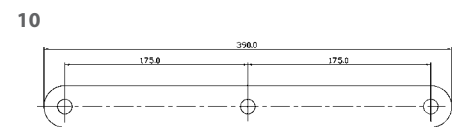

Lantern Straps

	SIZE	NSW/NZ	VIC	QLD	SA	WA	TAS	ACT	NT
1	120 mm	R0173	R0173	R0173	R0173	R0173	R0173	R0173	R0173
2	150 mm	R0502	R0502	R0502	R0502	R0502	R0502	R0502	R0502
3	200 mm	R0500	R0500	R0500	R0500	R0500	R0500	R0500	R0500
4	250 mm	R0436	R0436	R0436	R0436	R0436	R0436	R0436	R0436
5	300 mm	R0517	R0517	R0517	R0517	R0517	R0517	R0517	R0517
6	350 mm	R0503	R0503	R0503	R0503	R0503	R0503	R0503	R0503
7	400 mm	R0518	R0518	R0518	R0518	R0518	R0518	R0518	R0518
8	500 mm	R0522	R0522	R0522	R0522	R0522	R0522	R0522	R0522
9	280 mm 3 Hole	R0438	R0438	R0438	R0438	R0438	R0438	R0438	R0438
10	350 mm 3 Hole	R0504	R0504	R0504	R0504	R0504	R0504	R0504	R0504
11	500 mm 3 Hole	R0525	R0525	R0525	R0525	R0525	R0525	R0525	R0525
12	T Bracket for 200 mm 6 Aspect	R0523	R0523	R0523	R0523	R0523	R0523	R0523	R0523
13	T Bracket for 300 mm 6 Aspect	R0526	R0526	R0526	R0526	R0526	R0526	R0526	R0526
14	Z Bracket 120mm	R0507	R0506	R0506	R0506	R0506	R0506	R0506	R0506
15	Z Bracket 240mm	R0511	R0511	N/A	N/A	N/A	N/A	N/A	N/A