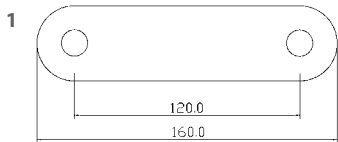

Lantern Straps

	SIZE	NSW/NZ	VIC	QLD	SA	WA	TAS	ACT	NT
1	120 mm	R0173	R0173	R0173	R0173	R0173	R0173	R0173	R0173
2	150 mm	R0502	R0502	R0502	R0502	R0502	R0502	R0502	R0502
3	200 mm	R0500	R0500	R0500	R0500	R0500	R0500	R0500	R0500
4	250 mm	R0436	R0436	R0436	R0436	R0436	R0436	R0436	R0436
5	300 mm	R0517	R0517	R0517	R0517	R0517	R0517	R0517	R0517
6	350 mm	R0503	R0503	R0503	R0503	R0503	R0503	R0503	R0503
7	400 mm	R0518	R0518	R0518	R0518	R0518	R0518	R0518	R0518
8	500 mm	R0522	R0522	R0522	R0522	R0522	R0522	R0522	R0522
9	280 mm 3 Hole	R0438	R0438	R0438	R0438	R0438	R0438	R0438	R0438
10	350 mm 3 Hole	R0504	R0504	R0504	R0504	R0504	R0504	R0504	R0504
11	500 mm 3 Hole	R0525	R0525	R0525	R0525	R0525	R0525	R0525	R0525
12	T Bracket for 200 mm 6 Aspect	R0523	R0523	R0523	R0523	R0523	R0523	R0523	R0523
13	T Bracket for 300 mm 6 Aspect	R0526	R0526	R0526	R0526	R0526	R0526	R0526	R0526
14	Z Bracket 120mm	R0507	R0506	R0506	R0506	R0506	R0506	R0506	R0506
15	Z Bracket 240mm	R0511	R0511	N/A	N/A	N/A	N/A	N/A	N/A