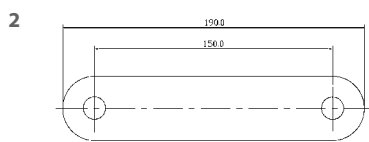

Lantern Straps

	SIZE	NSW/NZ	VIC	QLD	SA	WA	TAS	ACT	NT
1	120 mm	R0173	R0173	R0173	R0173	R0173	R0173	R0173	R0173
2	150 mm	R0502	R0502	R0502	R0502	R0502	R0502	R0502	R0502
3	200 mm	R0500	R0500	R0500	R0500	R0500	R0500	R0500	R0500
4	250 mm	R0436	R0436	R0436	R0436	R0436	R0436	R0436	R0436
5	300 mm	R0517	R0517	R0517	R0517	R0517	R0517	R0517	R0517
6	350 mm	R0503	R0503	R0503	R0503	R0503	R0503	R0503	R0503
7	400 mm	R0518	R0518	R0518	R0518	R0518	R0518	R0518	R0518
8	500 mm	R0522	R0522	R0522	R0522	R0522	R0522	R0522	R0522
9	280 mm 3 Hole	R0438	R0438	R0438	R0438	R0438	R0438	R0438	R0438
10	350 mm 3 Hole	R0504	R0504	R0504	R0504	R0504	R0504	R0504	R0504
11	500 mm 3 Hole	R0525	R0525	R0525	R0525	R0525	R0525	R0525	R0525
12	T Bracket for 200 mm 6 Aspect	R0523	R0523	R0523	R0523	R0523	R0523	R0523	R0523
13	T Bracket for 300 mm 6 Aspect	R0526	R0526	R0526	R0526	R0526	R0526	R0526	R0526
14	Z Bracket 120mm	R0507	R0506	R0506	R0506	R0506	R0506	R0506	R0506
15	Z Bracket 240mm	R0511	R0511	N/A	N/A	N/A	N/A	N/A	N/A