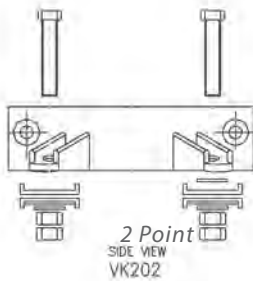

Lower Mounting Assembly Brackets

TYPE	NSW	VIC	QLD	SA	WA	TAS	ACT	NT
Lower Mounting Assy 2 Point/Way	VK202	VK212	VK222	VK222	VK222 (Y)	VK212	VK202	VK222
Lower Mounting Assy 4 Point/Way	VK204	VK214	VK224 /VK204	VK224	VK224 (Y)	VK214	VK204	N/A