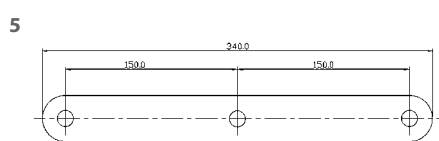

Lantern Straps

	SIZE	NSW/NZ	VIC	QLD	SA	WA	TAS	ACT	NT
1	120 mm	R0173	R0173	R0173	R0173	R0173	R0173	R0173	R0173
2	150 mm	R0502	R0502	R0502	R0502	R0502	R0502	R0502	R0502
3	200 mm	R0500	R0500	R0500	R0500	R0500	R0500	R0500	R0500
4	250 mm	R0436	R0436	R0436	R0436	R0436	R0436	R0436	R0436
5	300 mm	R0517	R0517	R0517	R0517	R0517	R0517	R0517	R0517
6	350 mm	R0503	R0503	R0503	R0503	R0503	R0503	R0503	R0503
7	400 mm	R0518	R0518	R0518	R0518	R0518	R0518	R0518	R0518
8	500 mm	R0522	R0522	R0522	R0522	R0522	R0522	R0522	R0522
9	280 mm 3 Hole	R0438	R0438	R0438	R0438	R0438	R0438	R0438	R0438
10	350 mm 3 Hole	R0504	R0504	R0504	R0504	R0504	R0504	R0504	R0504
11	500 mm 3 Hole	R0525	R0525	R0525	R0525	R0525	R0525	R0525	R0525
12	T Bracket for 200 mm 6 Aspect	R0523	R0523	R0523	R0523	R0523	R0523	R0523	R0523
13	T Bracket for 300 mm 6 Aspect	R0526	R0526	R0526	R0526	R0526	R0526	R0526	R0526
14	Z Bracket 120mm	R0507	R0506	R0506	R0506	R0506	R0506	R0506	R0506
15	Z Bracket 240mm	R0511	R0511	N/A	N/A	N/A	N/A	N/A	N/A