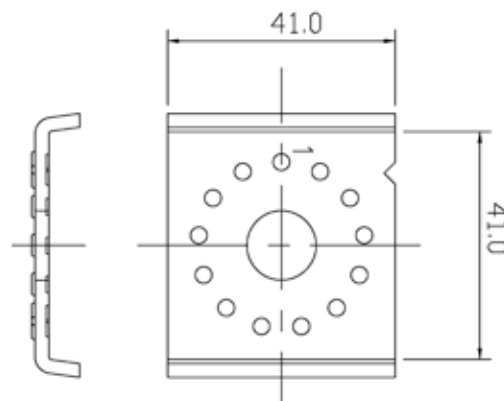

Lower Mount Lock Washer

TYPE	NSW	VIC	QLD	SA	WA	TAS	ACT	NT
SS Lower Mount	V0214	N/A	N/A	N/A	N/A	N/A	N/A	N/A
SS Black Laminated	V0213	N/A	N/A	N/A	N/A	N/A	N/A	N/A