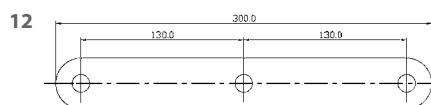

Lantern Straps

	SIZE	NSW/NZ	VIC	QLD	SA	WA	TAS	ACT	NT
1	120 mm	R0173	R0173	R0173	R0173	R0173	R0173	R0173	R0173
2	150 mm	R0502	R0502	R0502	R0502	R0502	R0502	R0502	R0502
3	200 mm	R0500	R0500	R0500	R0500	R0500	R0500	R0500	R0500
4	250 mm	R0436	R0436	R0436	R0436	R0436	R0436	R0436	R0436
5	300 mm	R0517	R0517	R0517	R0517	R0517	R0517	R0517	R0517
6	350 mm	R0503	R0503	R0503	R0503	R0503	R0503	R0503	R0503
7	400 mm	R0518	R0518	R0518	R0518	R0518	R0518	R0518	R0518
8	500 mm	R0522	R0522	R0522	R0522	R0522	R0522	R0522	R0522
9	280 mm 3 Hole	R0438	R0438	R0438	R0438	R0438	R0438	R0438	R0438
10	350 mm 3 Hole	R0504	R0504	R0504	R0504	R0504	R0504	R0504	R0504
11	500 mm 3 Hole	R0525	R0525	R0525	R0525	R0525	R0525	R0525	R0525
12	T Bracket for 200 mm 6 Aspect	R0523	R0523	R0523	R0523	R0523	R0523	R0523	R0523
13	T Bracket for 300 mm 6 Aspect	R0526	R0526	R0526	R0526	R0526	R0526	R0526	R0526
14	Z Bracket 120mm	R0507	R0506	R0506	R0506	R0506	R0506	R0506	R0506
15	Z Bracket 240mm	R0511	R0511	N/A	N/A	N/A	N/A	N/A	N/A