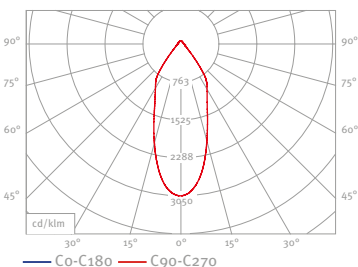

MAINS LS-WG LED 40W