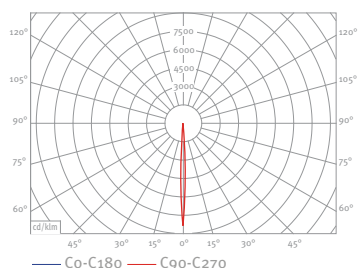

MAINS LS-PR 1.5 LED 10W