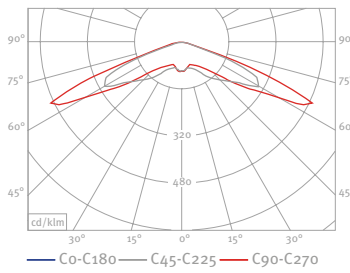

Order No.: Article No. + Pole Height + Lamp (Colour Temperature)

LED				
23 W	30 W	33 W	44 W	46 W
-	-	-	-	-
-	-	-	-	-
-	-	-	-	-
-	-	-	-	-
-	-	-	-	-

CE Photometric Data

CE LS-CLS 1 LED 22W

CE LS-CLP 1 LED 22W