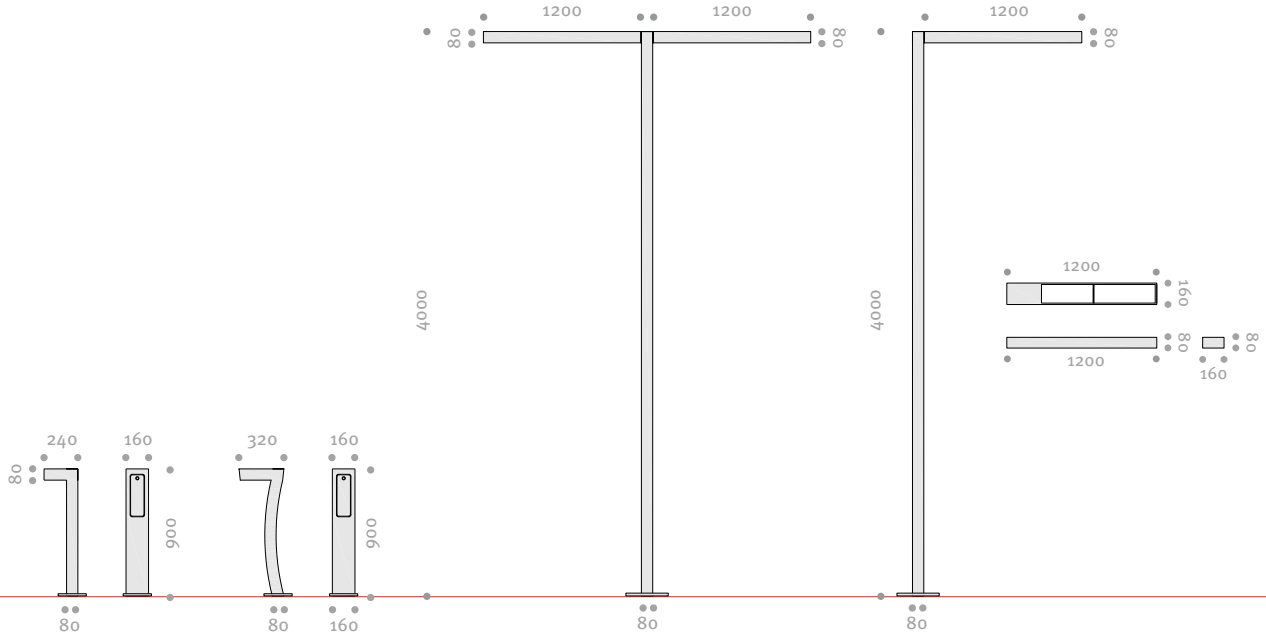

LUGANO Product Segment