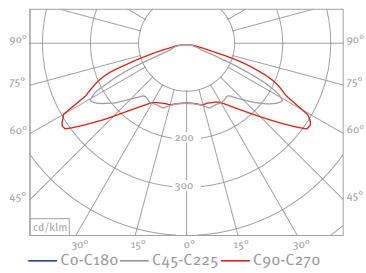

Order No.: Article No. + Bracket No. + Pole No. + Pole Height + Lamp (Colour Temperature)

MONACO Product Segment

MONACO Photometric Data

MONACO LS-CLS 1 LED 22W

MONACO LS-CLP 1 LED 22W

MONACO LA-CLS 1 LED 22W