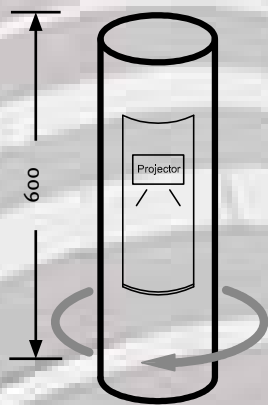

Flood/Architectural Lighting

Other functions (Security, Speaker, Wifi, etc)