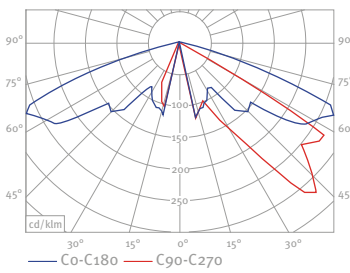

CE LA-VELO ME LED 23W