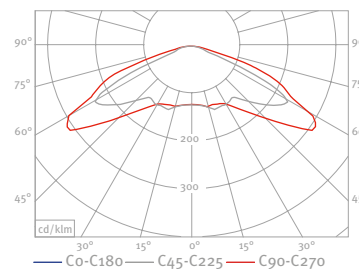

Order No.: Article No. + Bracket No.+ Pole No. + Pole Height

CANDIA Photometric Data

CANDIA LS-CLP 1 LED 22W

CANDIA LA-CLS 2 LED 22W

CANDIA LA-CLS 1 LED 22W

CANDIA LA-CLP 1 LED 22W

CANDIA LA-VELO S LED 23W

CANDIA LS-CLS 1 LED 22W