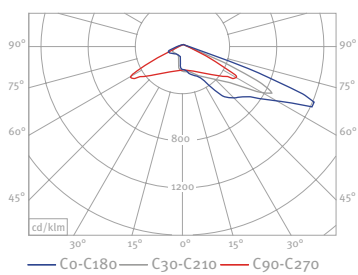

MONACO LA-CLP 1 LED 22W