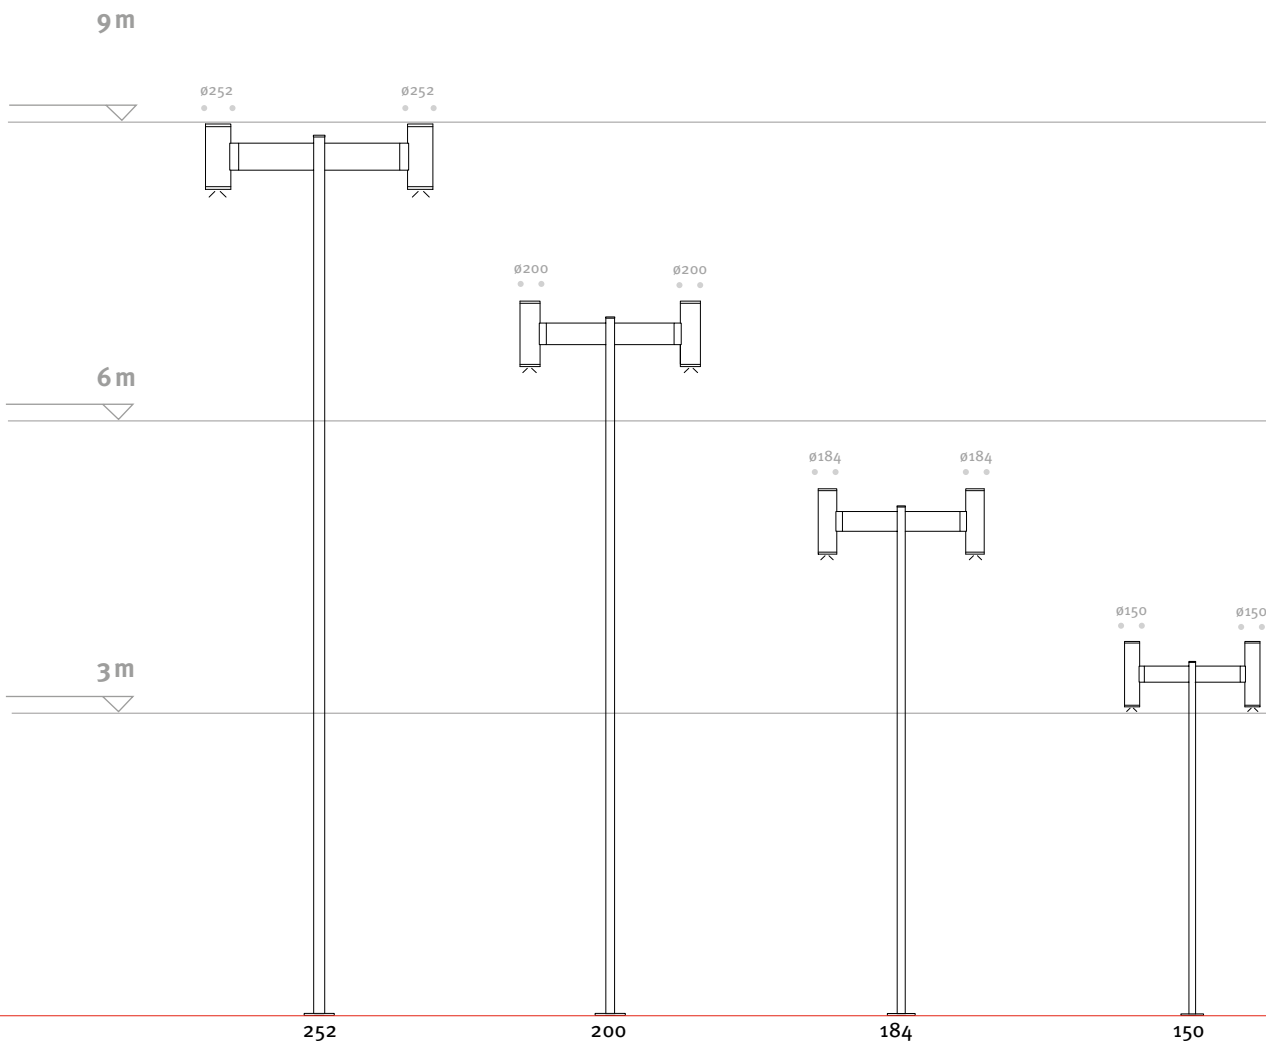

MAINS Product Segment

Other heights available upon request