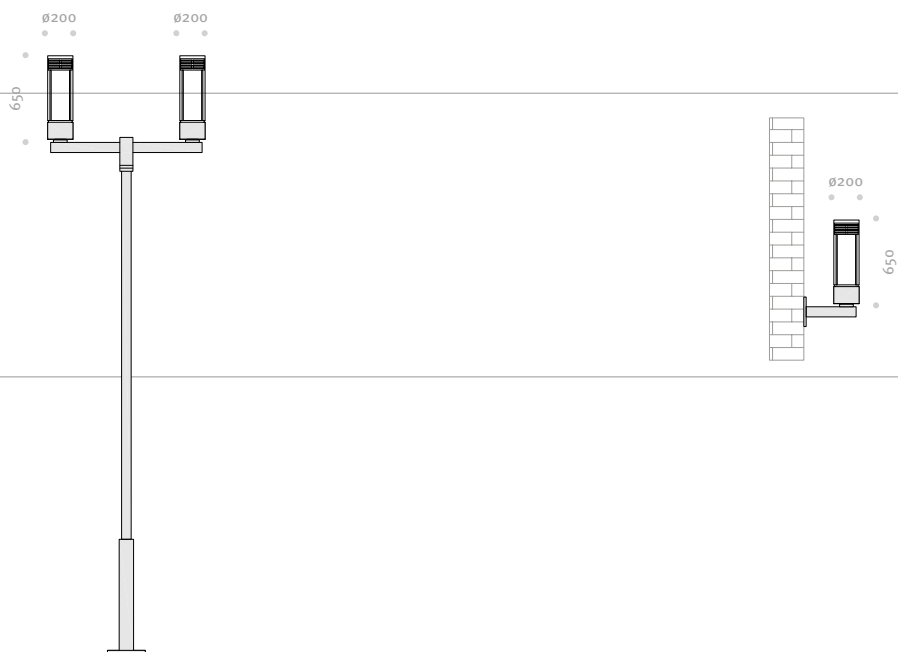

Order No.: Article No. + Bracket No. + Pole No. + Pole Height + Lamp (Colour Temperature)

MONACO Product Segment

MONACO Photometric Data

MONACO LS-CLS 1 LED 22W

MONACO LS-CLP 1 LED 22W

MONACO LA-CLS 1 LED 22W

MONACO LA-VELO S LED 23W

MONACO LA-VELO ME LED 23W

MONACO LA-CLS 2 LED 22W

MONACO LA-CLP 1 LED 22W

GLOSSARY

Glossary

Product Diameters	
252	Product diameter 252mm
200	Product diameter 200mm
184	Product diameter 184mm
150	Product diameter 150mm