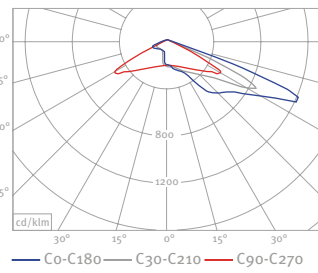

LUGANO LA-CLP 1 LED 22W