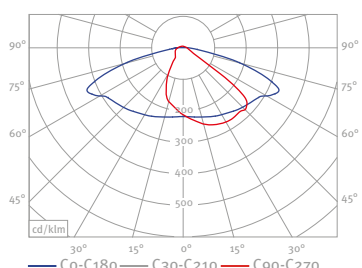

CE LA-CLS 2 LED 22W