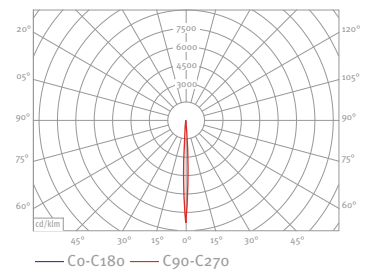

CE LS-PR 1.5 LED 10W