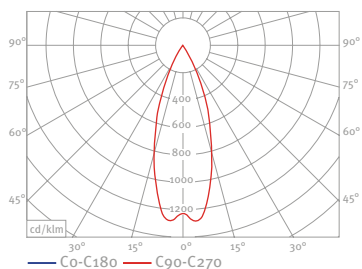

CE LS-ORS 35 LED 22W