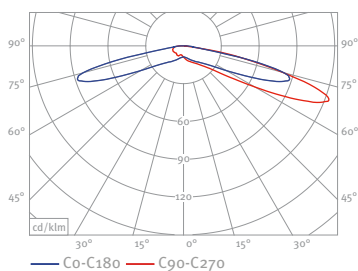

LUGANO LA-BR LED 10W