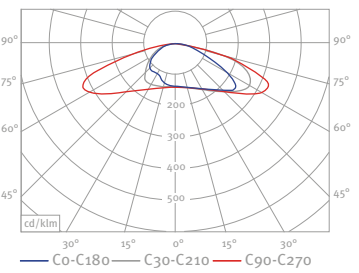

Order No.: Article No. + Bracket No. + Pole No. + Pole Height + Lamp (Colour Temperature)

MONACO Product Segment

MONACO Photometric Data

MONACO LS-CLS 1 LED 22W

MONACO LS-CLP 1 LED 22W

MONACO LA-CLS 1 LED 22W