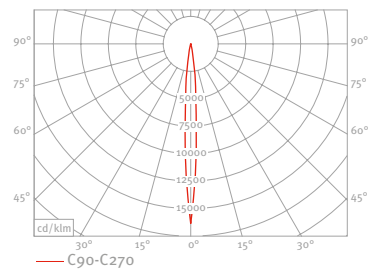

CE LS-ARR 10 LED 22W