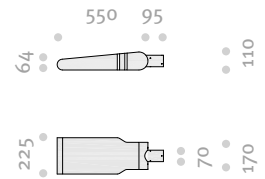

LYON Product Segment

LYONS Guide

Article No.	Product Name	Description	Optics	Lamp		
				LED		
				22 W	23 W	44W
9 121 06 01	Lyons S	Housing: 552X227mm	LED			
9 122 06 01	Lyons M	Housing: 702X352mm	LED	–	–	
2 120 10 01	Bracket	Single, L: 250mm	–	–	–	–
2 120 10 02		Double, L: 250mm	–	–	–	–
2 120 10 03		Single, L: 400mm	–	–	–	–
2 120 10 04		Double, L: 400mm	–	–	–	–
2 120 10 05		Single, L: 800mm	–	–	–	–
2 120 10 06		Double, L: 800mm	–	–	–	–
3 120 10 01	Pole	76mm	–	–	–	–