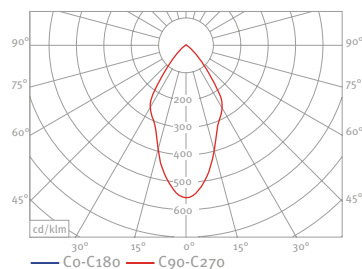

CE LS-ORS 55 LED 22W