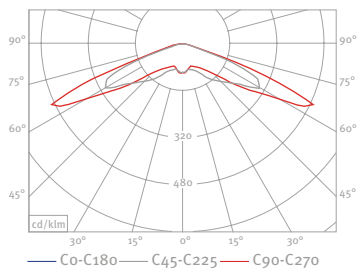

CANDIA Photometric Data

CANDIA LS-CLP 1 LED 22W