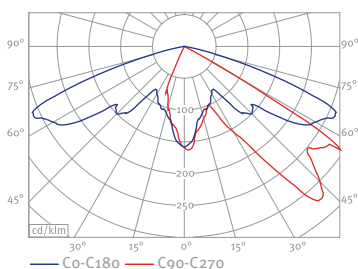

Order No.: Article No. + Bracket No.+ Pole No. + Pole Height

CANDIA Photometric Data

CANDIA LS-CLP 1 LED 22W

CANDIA LA-CLS 2 LED 22W

CANDIA LA-CLS 1 LED 22W

CANDIA LA-CLP 1 LED 22W

CANDIA LA-VELO S LED 23W

CANDIA LS-CLS 1 LED 22W