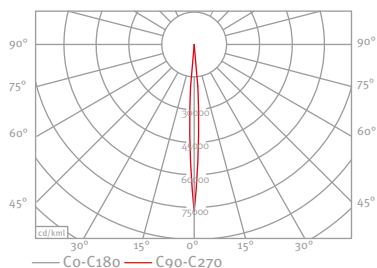

CE LS-PR 3 LED 30W