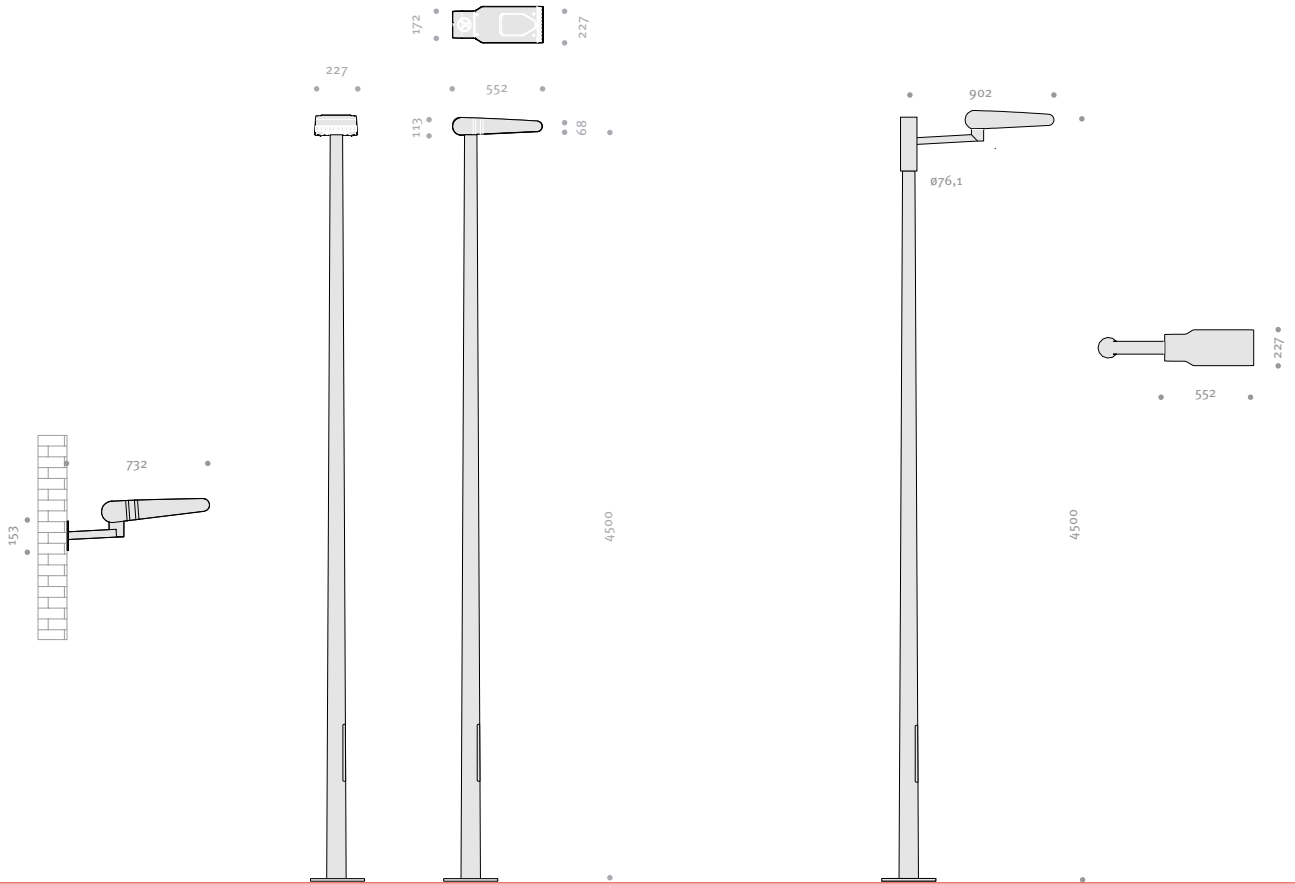

LYONS Product Segment