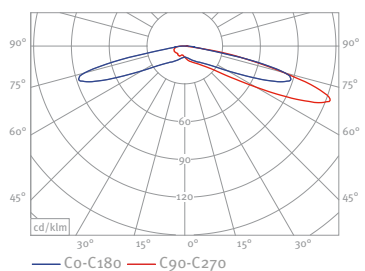

CE LA-BR LED 10W