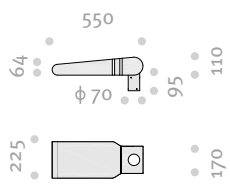

LYON Product Segment

LYONS Guide

Article No.	Product Name	Description	Optics	Lamp		
				LED		
				22 W	23 W	44W
9 121 06 01	Lyons S	Housing: 552X227mm	LED			
9 122 06 01	Lyons M	Housing: 702X352mm	LED	–	–	
2 120 10 01	Bracket	Single, L: 250mm	–	–	–	–
2 120 10 02		Double, L: 250mm	–	–	–	–
2 120 10 03		Single, L: 400mm	–	–	–	–
2 120 10 04		Double, L: 400mm	–	–	–	–
2 120 10 05		Single, L: 800mm	–	–	–	–
2 120 10 06		Double, L: 800mm	–	–	–	–
3 120 10 01	Pole	76mm	–	–	–	–