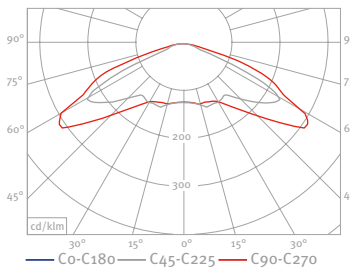

Order No.: Article No. + Pole Height + Lamp (Colour Temperature)

LED				
23 W	30 W	33 W	44 W	46 W
-	-	-	-	-
-	-	-	-	-
-	-	-	-	-
-	-	-	-	-
-	-	-	-	-

CE Photometric Data

CE LS-CLS 1 LED 22W

CE LS-CLP 1 LED 22W