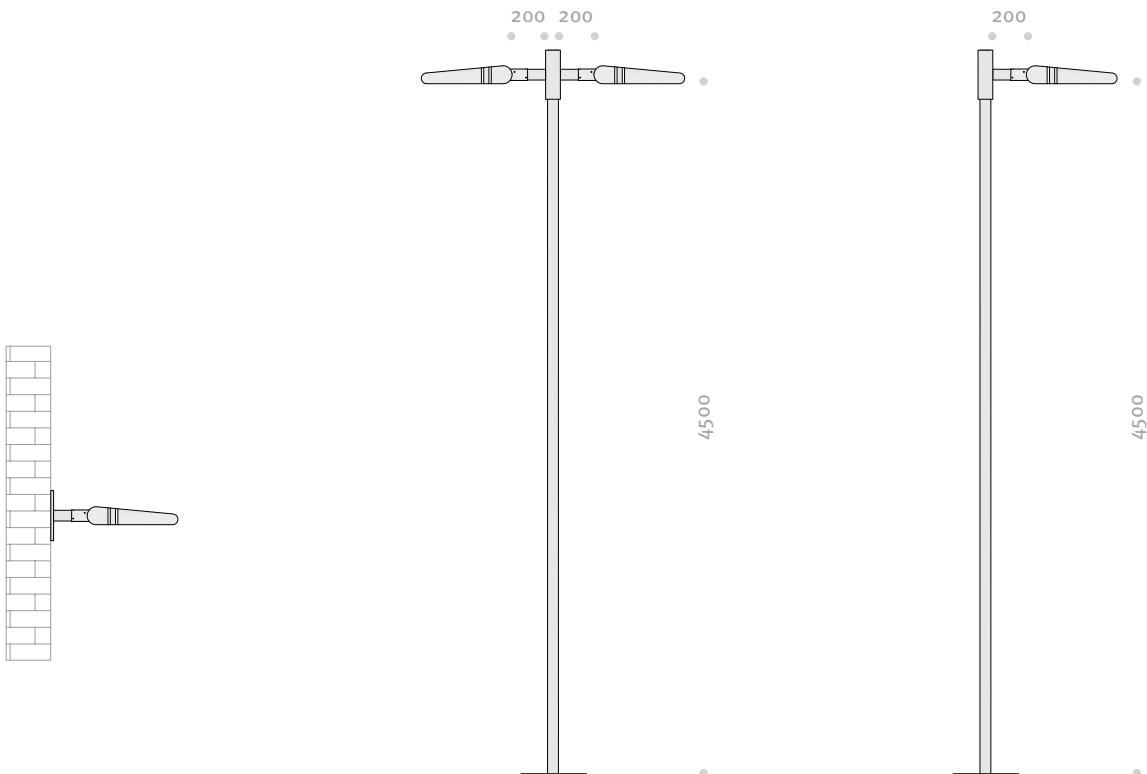

∅ 139,7

6000

6500

CANDIA Product Segment

CANDIA Guide

Article No.	Product Name	Description	Optics	Lamp					
				22W	23W	44W	46W	69W	88W
9 101 06 01	Candia S	Housing: 550 x 365mm	LED						
9 102 06 21	Candia M	Housing: 700 x 460mm	LED						
2 101 06 01	Bracket	For Candia S L: 735mm							
2 101 06 02		For Candia S L: 925mm							
2 102 06 01		For Candia M L: 735mm							
2 102 06 02		For Candia M L: 925mm							
3 100 10 01	Pole	133mm curved							
3 100 10 02		159mm curved							
3 100 10 03		168mm curved							
3 100 10 11	Pole	101.6mm straight							
3 100 10 12		139.7mm straight							

LYON Product Segment

LYONS Guide

Article No.	Product Name	Description	Optics	Lamp		
				LED		
				22 W	23 W	44W
9 121 06 01	Lyons S	Housing: 552X227mm	LED			
9 122 06 01	Lyons M	Housing: 702X352mm	LED	–	–	
2 120 10 01	Bracket	Single, L: 250mm	–	–	–	–
2 120 10 02		Double, L: 250mm	–	–	–	–
2 120 10 03		Single, L: 400mm	–	–	–	–
2 120 10 04		Double, L: 400mm	–	–	–	–
2 120 10 05		Single, L: 800mm	–	–	–	–
2 120 10 06		Double, L: 800mm	–	–	–	–
3 120 10 01	Pole	76mm	–	–	–	–