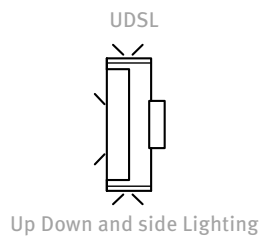

MAINS Elements