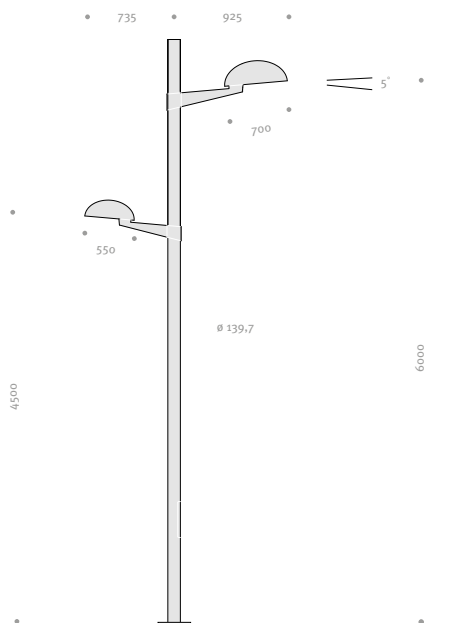

CANNES Product Segment

CANNES Guide

Article No.	Product Name	Description	Optics	Lamp	
				LED	
				6 W	10 W
9 061 01 01	Cannes S	Housing: 250×200mm	LED		
9 062 01 01	Cannes M	Housing: 350×285mm	LED		
2 060 10 01	Bracket	U Bracket for wall, L: 140mm	—	—	—
2 060 10 02		U Bracket for wall, L: 280mm	—	—	—
2 060 10 11		U Bracket for pole, L: 140mm, Single	—	—	—
2 060 10 12		U Bracket for pole, L: 140mm, Double	—	—	—
2 060 10 13		U Bracket for pole, L: 280mm, Single	—	—	—
2 060 10 14		U Bracket for pole, L: 280mm, Double	—	—	—
3 060 10 01		Pole	60.3mm	—	—
3 060 10 02	82.5mm		—	—	—

Order No.: Article No. + Bracket No.+ Pole No. + Pole Height

LED			
22 W	23 W	44 W	46 W
		-	-
-	-	-	-
-	-	-	-
-	-	-	-
-	-	-	-
-	-	-	-
-	-	-	-
-	-	-	-
-	-	-	-

CANNES Product Segment

CANNES Photometric Data

∅ 139,7

6000

6500

CANDIA Product Segment

CANDIA Guide

Article No.	Product Name	Description	Optics	Lamp					
				22W	23W	44W	46W	69W	88W
9 101 06 01	Candia S	Housing: 550 x 365mm	LED						
9 102 06 21	Candia M	Housing: 700 x 460mm	LED						
2 101 06 01	Bracket	For Candia S L: 735mm							
2 101 06 02		For Candia S L: 925mm							
2 102 06 01		For Candia M L: 735mm							
2 102 06 02		For Candia M L: 925mm							
3 100 10 01	Pole	133mm curved							
3 100 10 02		159mm curved							
3 100 10 03		168mm curved							
3 100 10 11	Pole	101.6mm straight							
3 100 10 12		139.7mm straight							

Order No.: Article No. + Bracket No.+ Pole No. + Pole Height

CANDIA Photometric Data

CANDIA LS-CLP 1 LED 22W

CANDIA LA-CLS 2 LED 22W

CANDIA LA-CLS 1 LED 22W

CANDIA LA-CLP 1 LED 22W

CANDIA LA-VELO S LED 23W

CANDIA LS-CLS 1 LED 22W