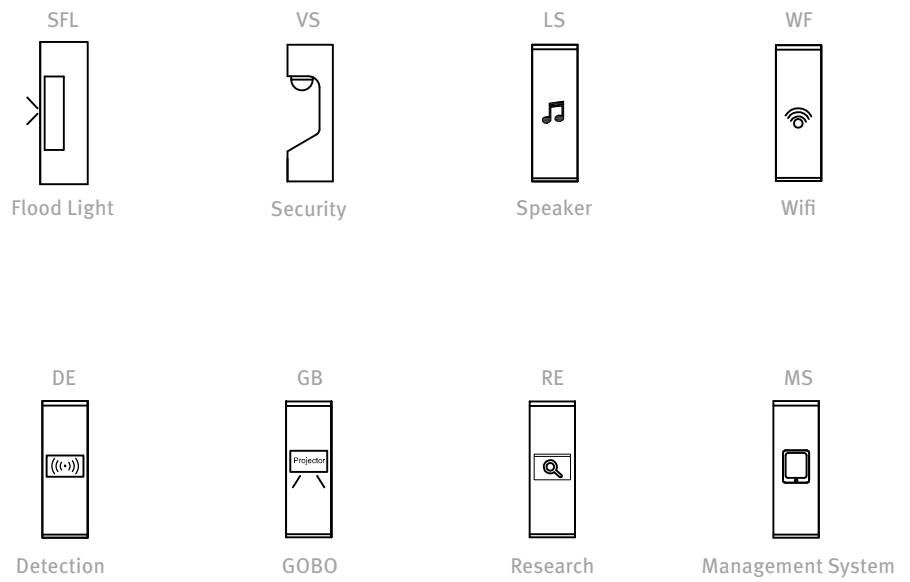

Intermediate Elements