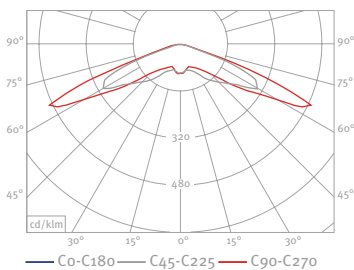

CANNES LS-CLP 1 LED 22W