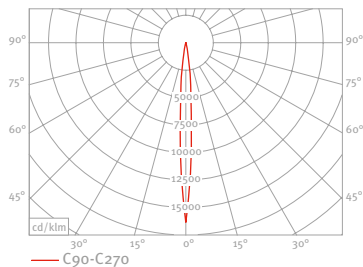

MAINS LS-ARR 10 LED 22W