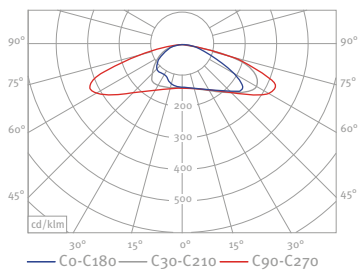

LUGANO LA-CLS 1 LED 22W