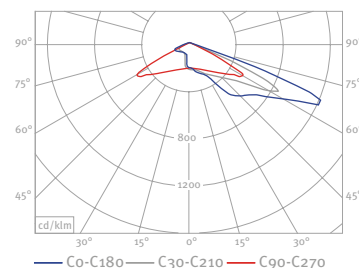

Order No.: Article No. + Bracket No.+ Pole No. + Pole Height

CANDIA Photometric Data

CANDIA LS-CLP 1 LED 22W

CANDIA LA-CLS 2 LED 22W

CANDIA LA-CLS 1 LED 22W

CANDIA LA-CLP 1 LED 22W

CANDIA LA-VELO S LED 23W

CANDIA LS-CLS 1 LED 22W