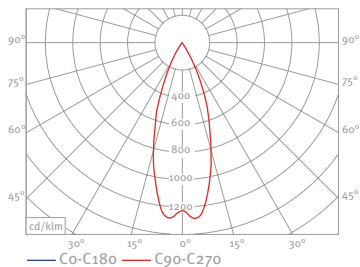

MAINS LS-ORS 35 LED 22W