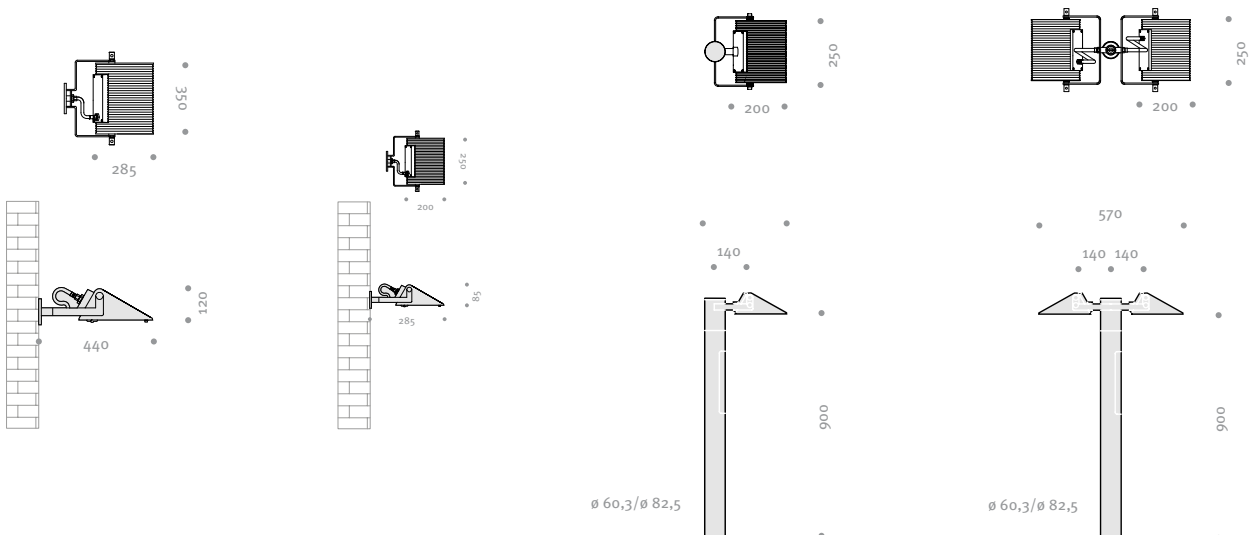

CANNES Product Segment

CANNES Guide

Article No.	Product Name	Description	Optics	Lamp	
				LED	
				6 W	10 W
9 061 01 01	Cannes S	Housing: 250×200mm	LED		
9 062 01 01	Cannes M	Housing: 350×285mm	LED		
2 060 10 01	Bracket	U Bracket for wall, L: 140mm	—	—	—
2 060 10 02		U Bracket for wall, L: 280mm	—	—	—
2 060 10 11		U Bracket for pole, L: 140mm, Single	—	—	—
2 060 10 12		U Bracket for pole, L: 140mm, Double	—	—	—
2 060 10 13		U Bracket for pole, L: 280mm, Single	—	—	—
2 060 10 14		U Bracket for pole, L: 280mm, Double	—	—	—
3 060 10 01		Pole	60.3mm	—	—
3 060 10 02	82.5mm		—	—	—