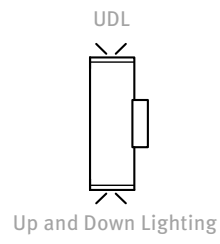

MAINS Elements