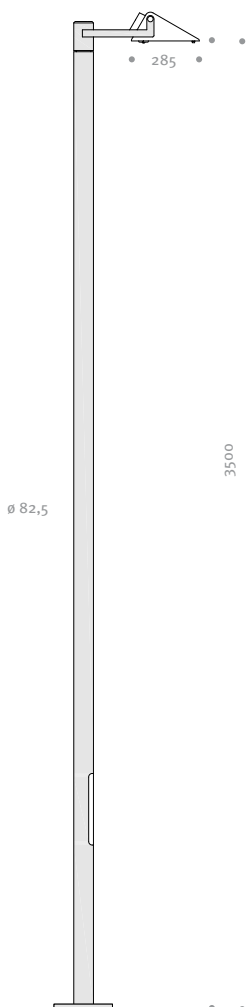

Lights Order No.: Article No. + Pole No. + Pole Height + Lamp (Colour Temperature)

Bollard Order No.: Article No. + Lamp (Colour Temperature)

LED								
23W	33W	44W	46W	88W	92W	139W	148.5W	
-	-	-	-	-	-	-	-	-
-	-	-	-	-	-	-	-	-

LUGANO Product Segment

LUGANO Photometric Data

LUGANO LS-CLS 1 LED 22W

LUGANO LA-CLP 1 LED 22W

LUGANO LA-VELO S LED 23W

LUGANO LS-CLS 1 LED 22W

LUGANO LS-CLP 1 LED 22W

LUGANO LA-VELO M LED 23W

CANNES Product Segment

CANNES Guide

Article No.	Product Name	Description	Optics	Lamp	
				LED	
				6 W	10 W
9 061 01 01	Cannes S	Housing: 250×200mm	LED		
9 062 01 01	Cannes M	Housing: 350×285mm	LED		
2 060 10 01	Bracket	U Bracket for wall, L: 140mm	—	—	—
2 060 10 02		U Bracket for wall, L: 280mm	—	—	—
2 060 10 11		U Bracket for pole, L: 140mm, Single	—	—	—
2 060 10 12		U Bracket for pole, L: 140mm, Double	—	—	—
2 060 10 13		U Bracket for pole, L: 280mm, Single	—	—	—
2 060 10 14		U Bracket for pole, L: 280mm, Double	—	—	—
3 060 10 01		Pole	60.3mm	—	—
3 060 10 02	82.5mm		—	—	—

Order No.: Article No. + Bracket No.+ Pole No. + Pole Height

LED			
22 W	23 W	44 W	46 W
		-	-
-	-	-	-
-	-	-	-
-	-	-	-
-	-	-	-
-	-	-	-
-	-	-	-
-	-	-	-
-	-	-	-

CANNES Product Segment

CANNES Photometric Data