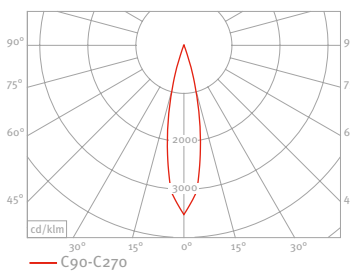

CE LS-ARR 20 LED 22W