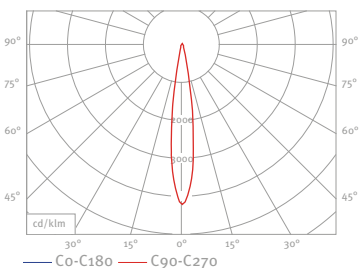

CE LS-ORS 16 LED 22W