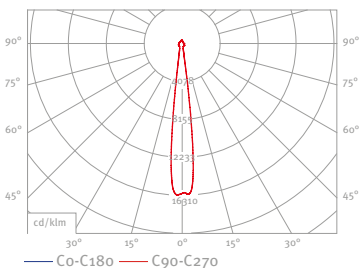

MAINS LS-WG LED 13W