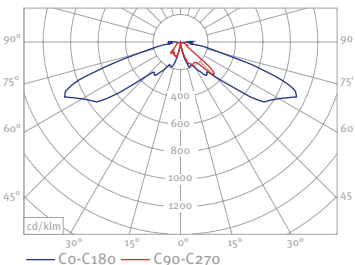

Order No.: Article No. + Pole Height + Lamp (Colour Temperature)

LED				
	23 W	33 W	44 W	46 W
	-	-	-	-
			-	-
	-	-	-	-
			-	-
	-	-	-	-
			-	-
	-	-	-	-
			-	-
	-	-	-	-
			-	-
	-	-	-	-

LED				
	23 W	33 W	44 W	46 W
	-	-	-	-
		-	-	-
	-	-	-	-
		-	-	-
	-	-	-	-
		-	-	-
	-	-	-	-
		-	-	-
	-	-	-	-
		-	-	-
	-	-	-	-

MAINS Photometric Data

MAINS LS-CLS 1 LED 22W

MAINS LA-CLP LED 22W

MAINS LS-ORS 55 LED 22W

MAINS LS-ARR 30 LED 22W

MAINS LS-PR 3 LED 30W

MAINS LS-CLP 1 LED 22W

MAINS LA-VELO S LED 23W