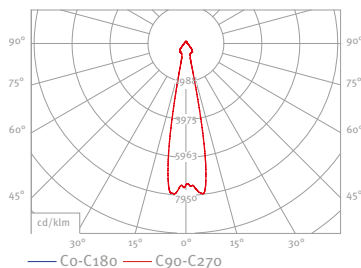

MAINS LS-WG LED 20W