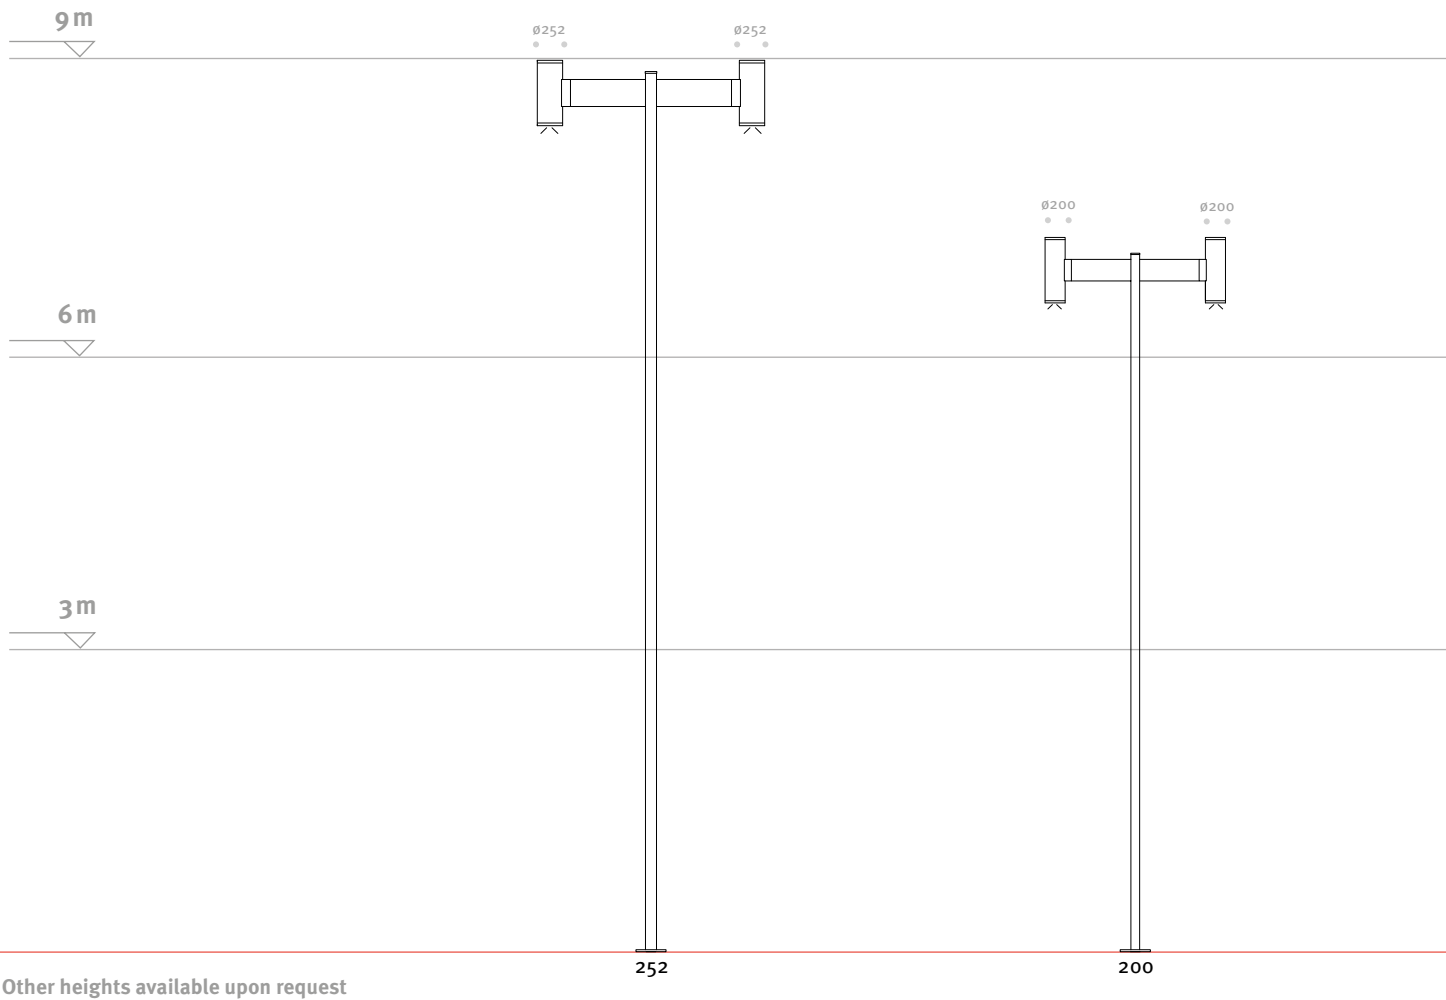

MAINS Product Segment