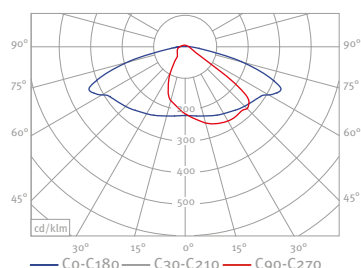

MAINS LA-CLS 2 LED 22W