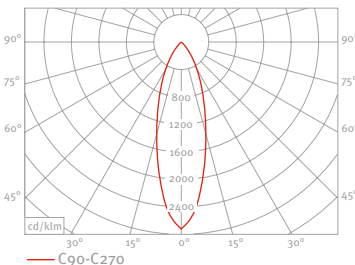

Order No.: Article No. + Pole Height + Lamp (Colour Temperature)

LED				
	23 W	33 W	44 W	46 W
	-	-	-	-
			-	-
	-	-	-	-
			-	-
	-	-	-	-
			-	-
	-	-	-	-
			-	-
	-	-	-	-
			-	-
	-	-	-	-

LED				
	23 W	33 W	44 W	46 W
	-	-	-	-
		-	-	-
	-	-	-	-
		-	-	-
	-	-	-	-
		-	-	-
	-	-	-	-
		-	-	-
	-	-	-	-
		-	-	-
	-	-	-	-

MAINS Photometric Data

MAINS LS-CLS 1 LED 22W

MAINS LA-CLP LED 22W

MAINS LS-ORS 55 LED 22W

MAINS LS-ARR 30 LED 22W

MAINS LS-PR 3 LED 30W

MAINS LS-CLP 1 LED 22W

MAINS LA-VELO S LED 23W