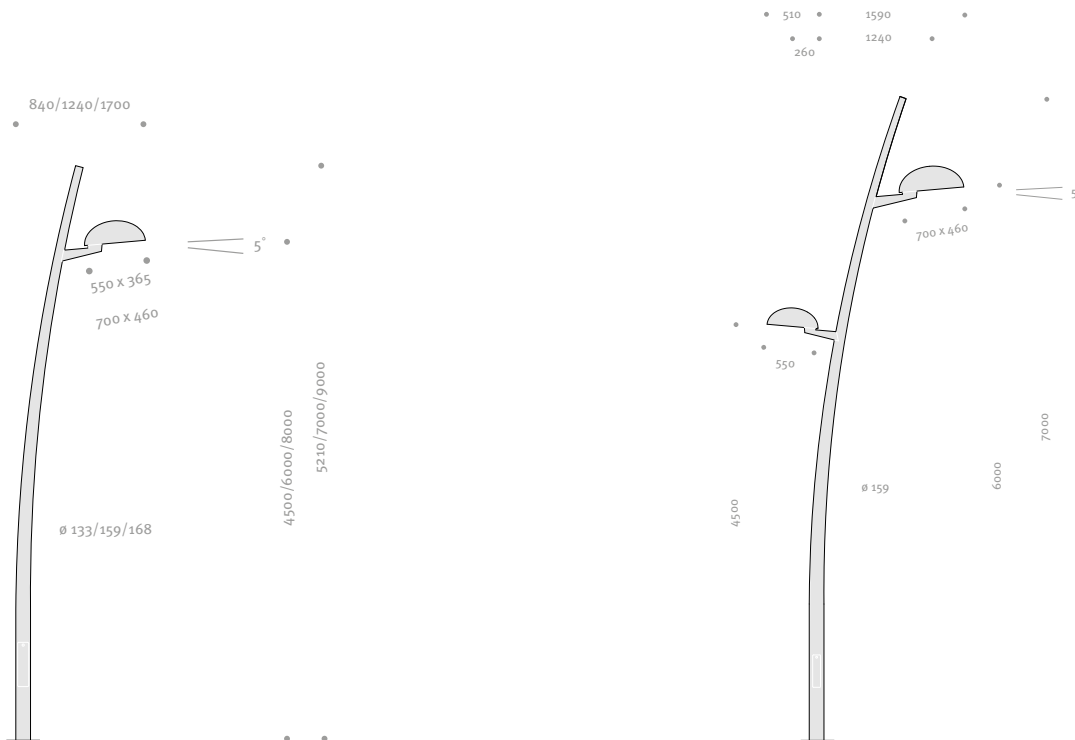

CANDIA Product Segment