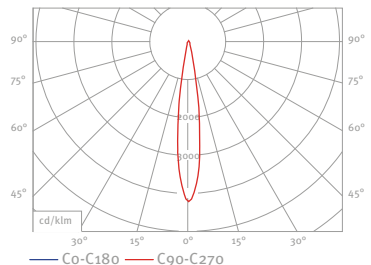

MAINS LS-ORS 16 LED 22W