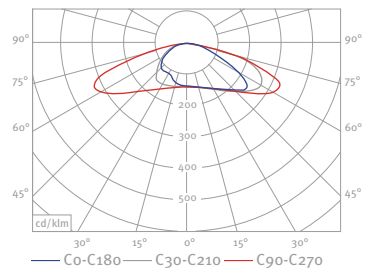

Order No.: Article No. + Pole Height + Lamp (Colour Temperature)

LED				
23 W	30 W	33 W	44 W	46 W
-	-	-	-	-
-	-	-	-	-
-	-	-	-	-
-	-	-	-	-
-	-	-	-	-

CE Photometric Data

CE LS-CLS 1 LED 22W

CE LS-CLP 1 LED 22W