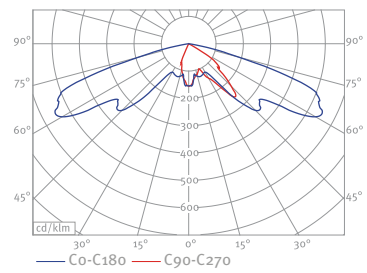

LUGANO LA-VELO S LED 23W