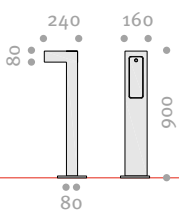

LUGANO L/R

220~
240V

IP 65

y
Class I

Ra>80

!

LED

LUGANO L/R

- High quality road lighting product. It is suitable for park, plaza, commercial street and residential area, etc.
- Lugano R and Lugano L are available.
- Aluminium or stainless steel luminaire housing, DB703 finish.
- Clear single-pane tempered safety glass enclosure.
- Options: Housing color, Class II.
- LED dimming or changing color is available upon request.