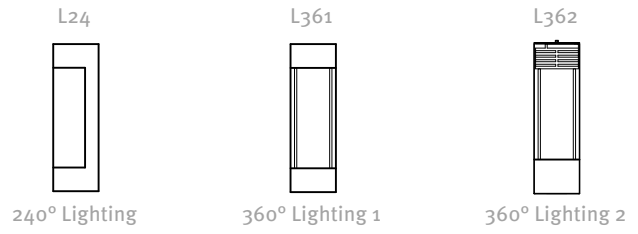

CE Elements

Top Elements