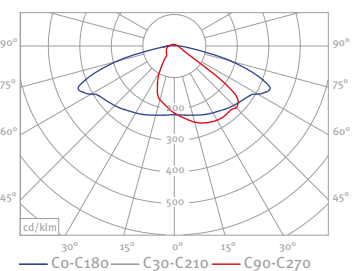

MONACO LA-CLS 2 LED 22W