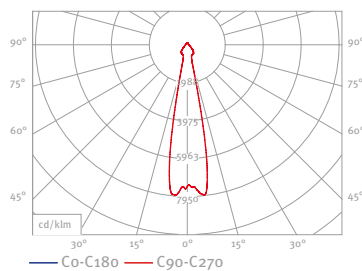

CE LS-WG LED 20W