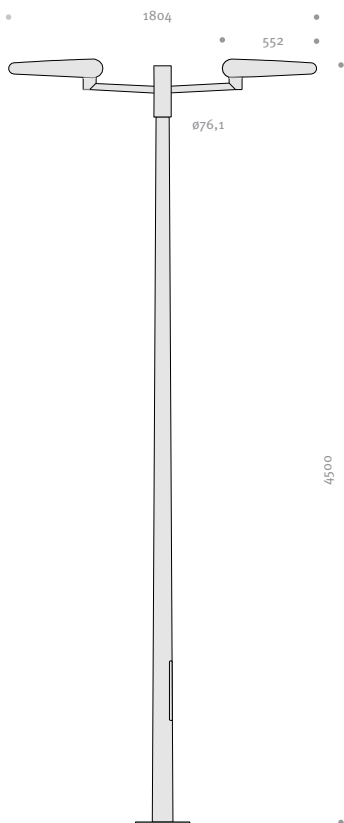

LYON Product Segment

LYONS Guide

Article No.	Product Name	Description	Optics	Lamp		
				LED		
				22 W	23 W	44W
9 121 06 01	Lyons S	Housing: 552X227mm	LED			
9 122 06 01	Lyons M	Housing: 702X352mm	LED	–	–	
2 120 10 01	Bracket	Single, L: 250mm	–	–	–	–
2 120 10 02		Double, L: 250mm	–	–	–	–
2 120 10 03		Single, L: 400mm	–	–	–	–
2 120 10 04		Double, L: 400mm	–	–	–	–
2 120 10 05		Single, L: 800mm	–	–	–	–
2 120 10 06		Double, L: 800mm	–	–	–	–
3 120 10 01	Pole	76mm	–	–	–	–

Order No.: Article No. + Bracket No. + Pole No. + Pole Height

LED					
46W	69W	82.5W	92W	139W	148.5W
-	-	-	-	-	-
-	-	-	-	-	-
-	-	-	-	-	-
-	-	-	-	-	-
-	-	-	-	-	-
-	-	-	-	-	-
-	-	-	-	-	-
-	-	-	-	-	-
-	-	-	-	-	-

LYONS Product Segment

LYONS Photometric Data

LYONS LS-CLS 1 LED 22W

LYONS LA-CLP 1 LED 22W

LYONS LS-CLP 1 LED 22W

LYONS LA-VELO M LED 23W

LYONS LA-CLS 2 LED 22W

LYONS LA-VELO S LED 23W