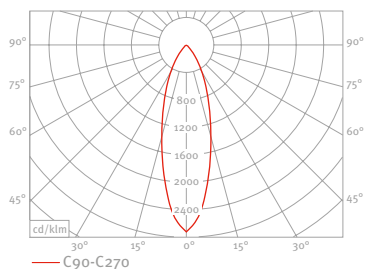

CE LS-ARR 30 LED 22W