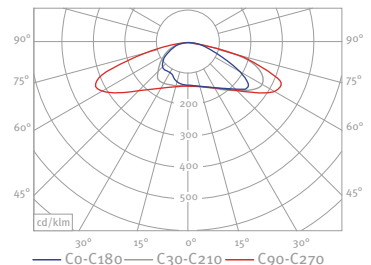

MAINS Photometric Data

MAINS LS-CLS 1 LED 22W

MAINS LA-CLP LED 22W

MAINS LS-ORS 55 LED 22W

MAINS LS-ARR 30 LED 22W

MAINS LS-PR 3 LED 30W

MAINS LS-CLP 1 LED 22W

MAINS LA-VELO S LED 23W