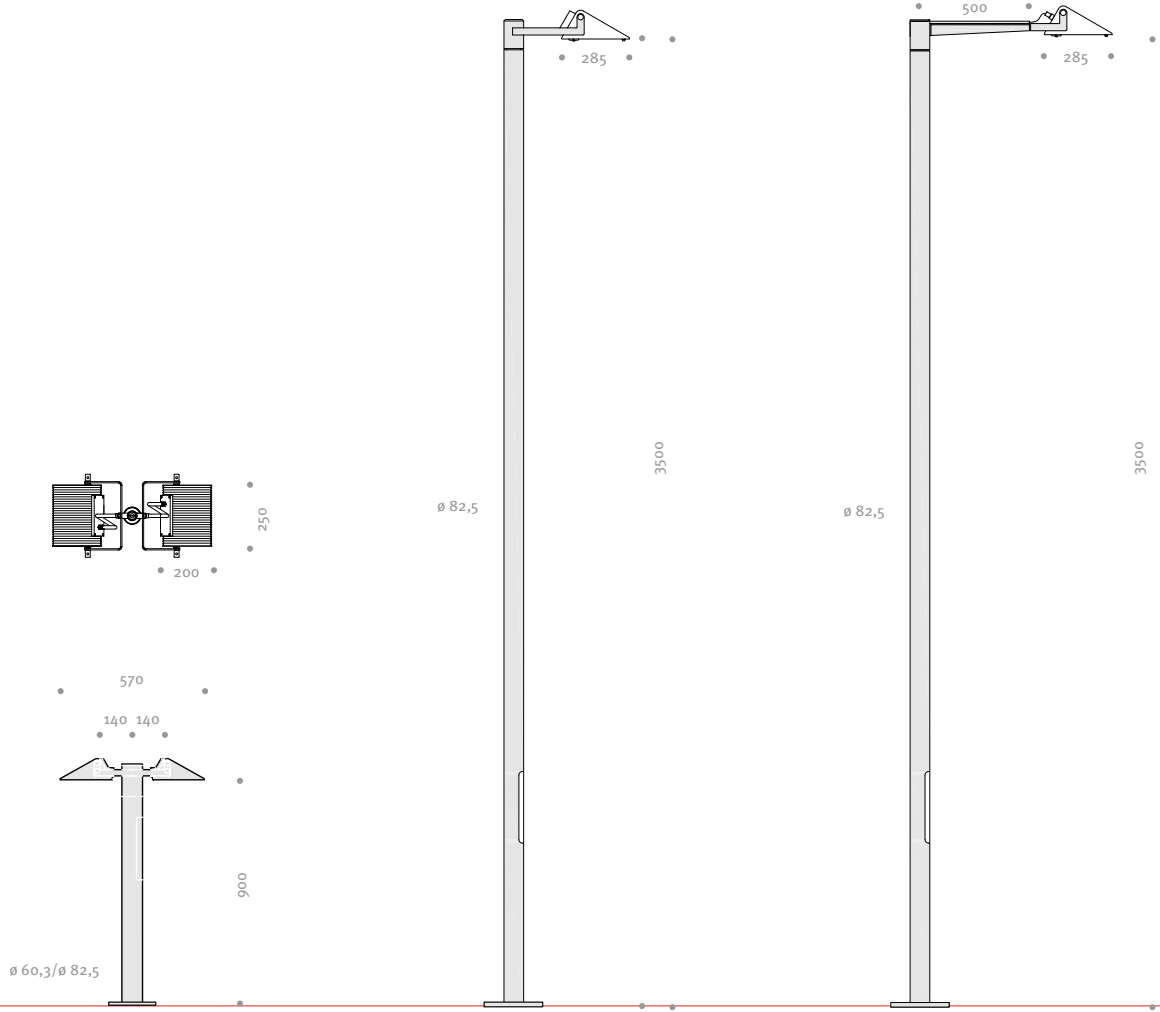

CANNES LA-CLS 2 LED 22W