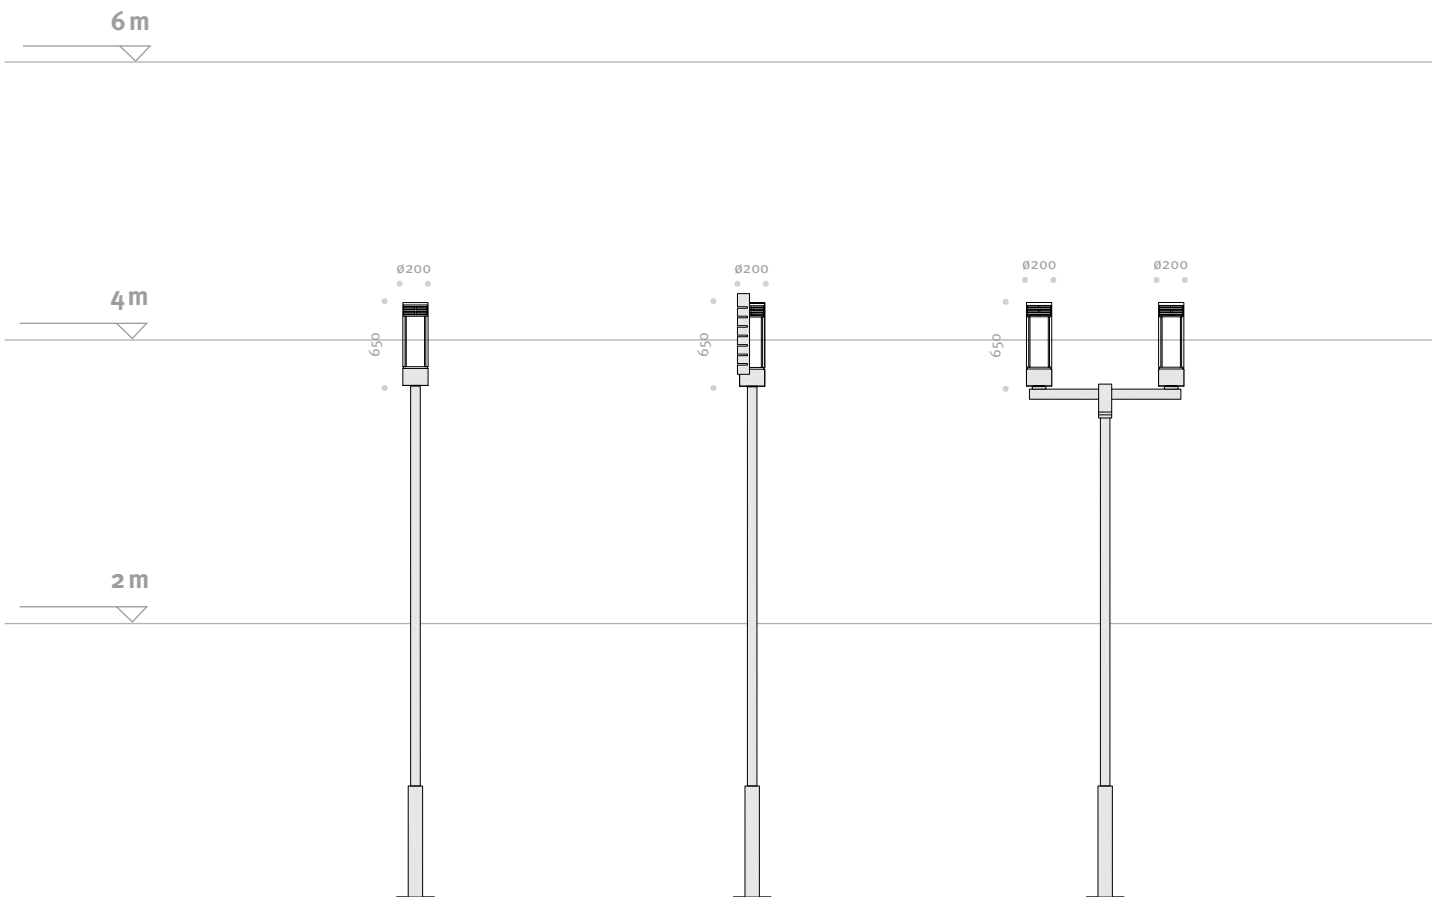

MONACO Product Segment

Other heights available upon request