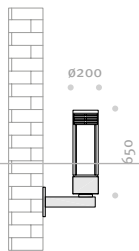

MONACO Optic System

Type	Lamp	Reflector	Abb.1	200
M	LED	Sy	LS	
		Asy	LA	
U	LED	Sy	LS	
		Asy	LA	

MONACO Configurati-

Type	M	U
Symbol		
LED	22W	
	23W	
	42W	

YES
– No