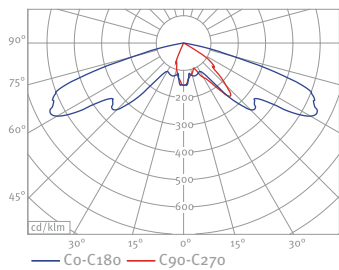

CANNES LA-VELO S LED 23W