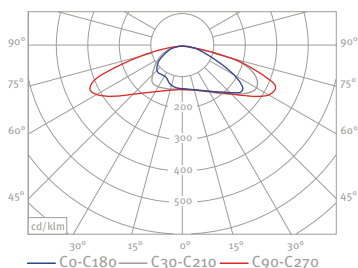

Order No.: Article No. + Bracket No.+ Pole No. + Pole Height

CANDIA Photometric Data

CANDIA LS-CLP 1 LED 22W

CANDIA LA-CLS 2 LED 22W

CANDIA LA-CLS 1 LED 22W

CANDIA LA-CLP 1 LED 22W

CANDIA LA-VELO S LED 23W

CANDIA LS-CLS 1 LED 22W