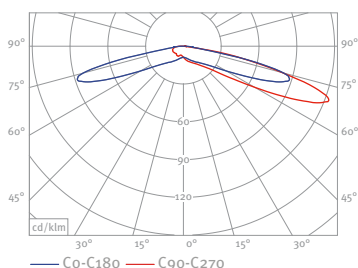

MAINS LA-BR LED 10W