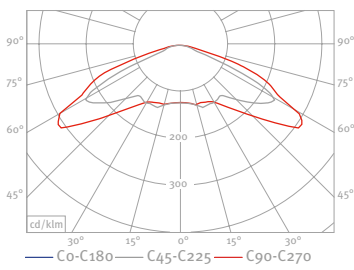

Order No.: Article No. + Bracket No.+ Pole No. + Pole Height

LED			
22 W	23 W	44 W	46 W
		-	-
-	-	-	-
-	-	-	-
-	-	-	-
-	-	-	-
-	-	-	-
-	-	-	-
-	-	-	-
-	-	-	-

CANNES Product Segment

CANNES Photometric Data