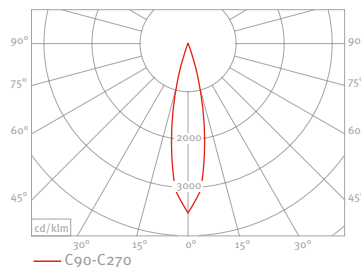

MAINS LS-ARR 20 LED 22W