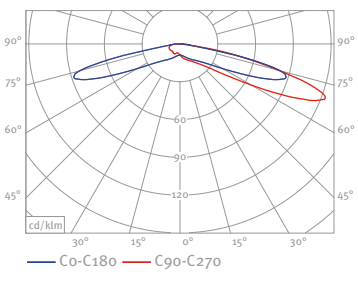

CANNES LA-VELO M LED 23W