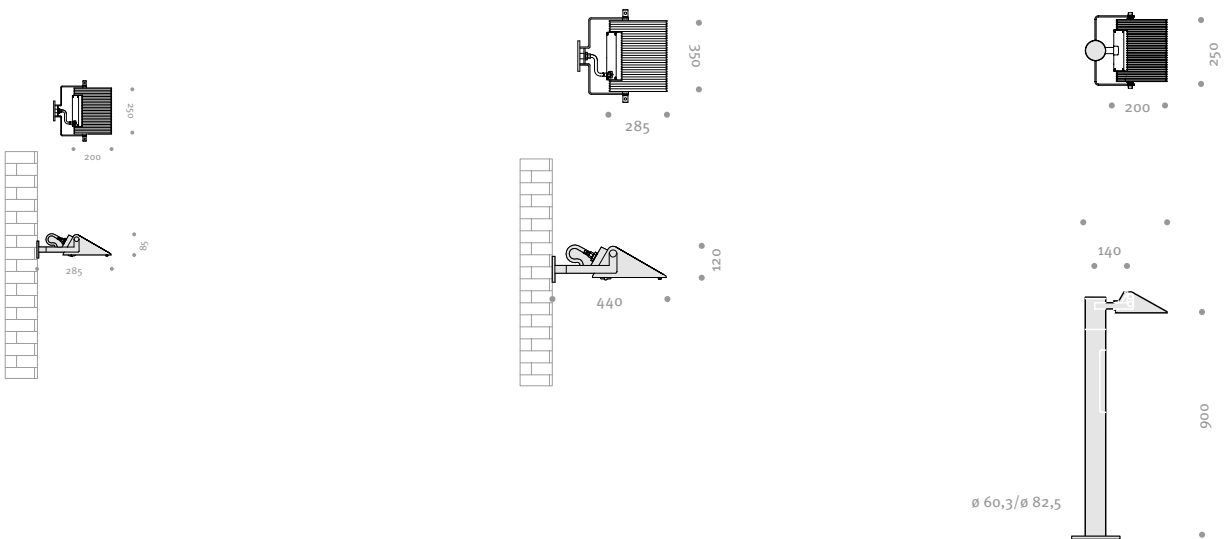

CANNES Product Segment