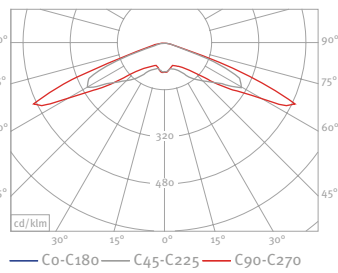

Order No.: Article No. + Bracket No. + Pole No. + Pole Height + Lamp (Colour Temperature)

MONACO Product Segment

MONACO Photometric Data

MONACO LS-CLS 1 LED 22W

MONACO LS-CLP 1 LED 22W

MONACO LA-CLS 1 LED 22W