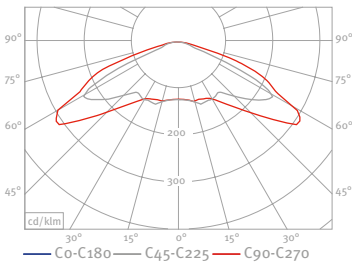

LUGANO Photometric Data

LUGANO LS-CLS 1 LED 22W