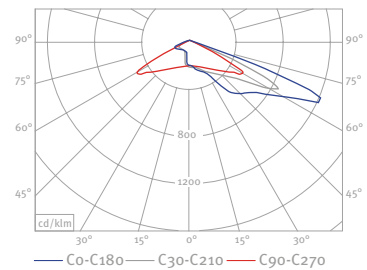

CANNES LA-CLP 1 LED 22W