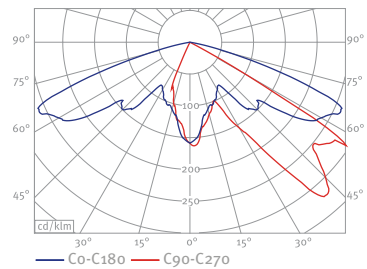

LUGANO LA-VELO M LED 23W