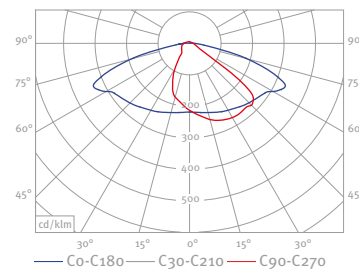

CANDIA LA-CLS 2 LED 22W