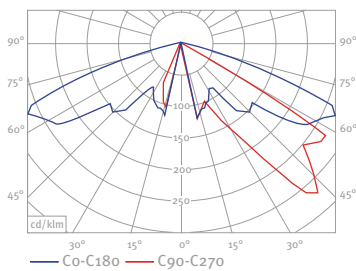

MONACO LA-VELO ME LED 23W