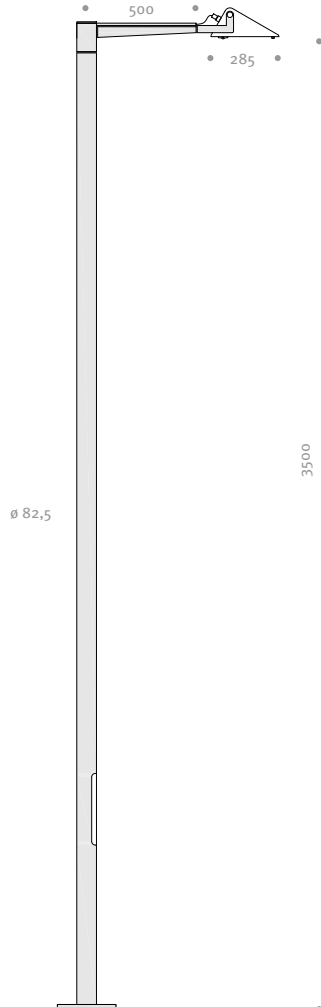

Lights Order No.: Article No. + Pole No. + Pole Height + Lamp (Colour Temperature)

Bollard Order No.: Article No. + Lamp (Colour Temperature)

LED								
23W	33W	44W	46W	88W	92W	139W	148.5W	
-	-	-	-	-	-	-	-	-
-	-	-	-	-	-	-	-	-

LUGANO Product Segment

LUGANO Photometric Data

LUGANO LS-CLS 1 LED 22W

LUGANO LA-CLP 1 LED 22W

LUGANO LA-VELO S LED 23W

LUGANO LS-CLS 1 LED 22W

LUGANO LS-CLP 1 LED 22W

LUGANO LA-VELO M LED 23W

CANNES Product Segment

CANNES Guide

Article No.	Product Name	Description	Optics	Lamp	
				LED	
				6 W	10 W
9 061 01 01	Cannes S	Housing: 250×200mm	LED		
9 062 01 01	Cannes M	Housing: 350×285mm	LED		
2 060 10 01	Bracket	U Bracket for wall, L: 140mm	—	—	—
2 060 10 02		U Bracket for wall, L: 280mm	—	—	—
2 060 10 11		U Bracket for pole, L: 140mm, Single	—	—	—
2 060 10 12		U Bracket for pole, L: 140mm, Double	—	—	—
2 060 10 13		U Bracket for pole, L: 280mm, Single	—	—	—
2 060 10 14		U Bracket for pole, L: 280mm, Double	—	—	—
3 060 10 01		Pole	60.3mm	—	—
3 060 10 02	82.5mm		—	—	—

Order No.: Article No. + Bracket No.+ Pole No. + Pole Height

LED			
22 W	23 W	44 W	46 W
		-	-
-	-	-	-
-	-	-	-
-	-	-	-
-	-	-	-
-	-	-	-
-	-	-	-
-	-	-	-
-	-	-	-

CANNES Product Segment

CANNES Photometric Data