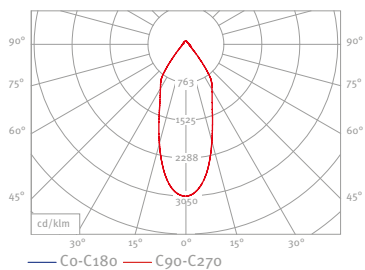

CE LS-WG LED 40W