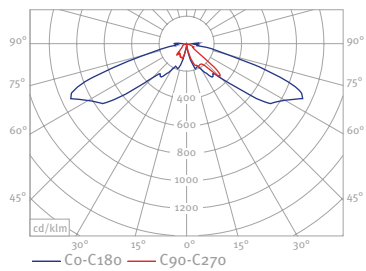

Order No.: Article No. + Bracket No. + Pole No. + Pole Height + Lamp (Colour Temperature)

MONACO Product Segment

MONACO Photometric Data

MONACO LS-CLS 1 LED 22W

MONACO LS-CLP 1 LED 22W

MONACO LA-CLS 1 LED 22W