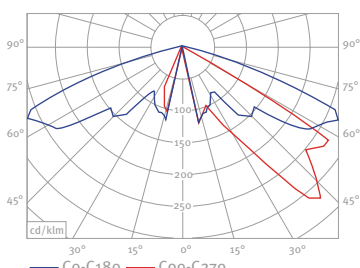

MAINS LA-VELO ME LED 23W