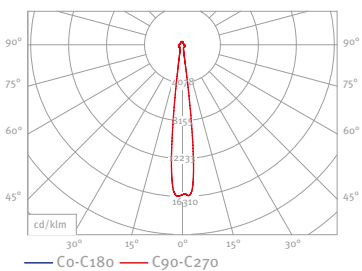

CE LS-WG LED 13W