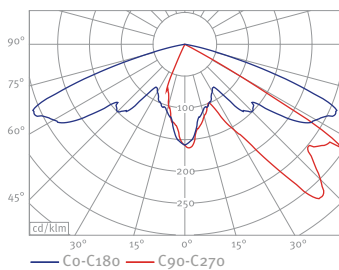

CANNES LA-VELO M LED 23W