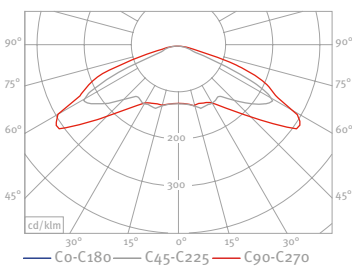

LUGANO LS-CLS 1 LED 22W