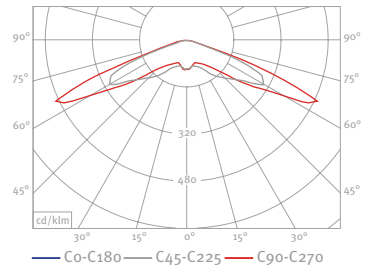

Order No.: Article No. + Pole Height + Lamp (Colour Temperature)

LED				
	23 W	33 W	44 W	46 W
	-	-	-	-
			-	-
	-	-	-	-
			-	-
	-	-	-	-
			-	-
	-	-	-	-
			-	-
	-	-	-	-
			-	-
	-	-	-	-

LED				
	23 W	33 W	44 W	46 W
	-	-	-	-
		-	-	-
	-	-	-	-
		-	-	-
	-	-	-	-
		-	-	-
	-	-	-	-
		-	-	-
	-	-	-	-
		-	-	-
	-	-	-	-

MAINS Photometric Data

MAINS LS-CLS 1 LED 22W

MAINS LA-CLP LED 22W

MAINS LS-ORS 55 LED 22W

MAINS LS-ARR 30 LED 22W

MAINS LS-PR 3 LED 30W

MAINS LS-CLP 1 LED 22W

MAINS LA-VELO S LED 23W