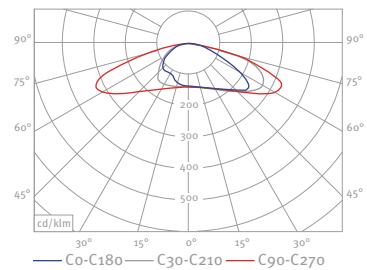

CANNES LA-CLS 1 LED 22W