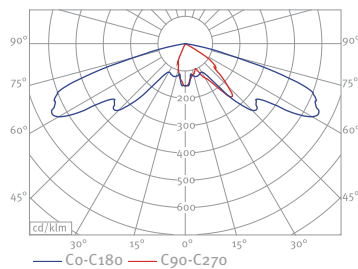

Order No.: Article No. + Bracket No.+ Pole No. + Pole Height

CANDIA Photometric Data

CANDIA LS-CLP 1 LED 22W

CANDIA LA-CLS 2 LED 22W

CANDIA LA-CLS 1 LED 22W

CANDIA LA-CLP 1 LED 22W

CANDIA LA-VELO S LED 23W

CANDIA LS-CLS 1 LED 22W