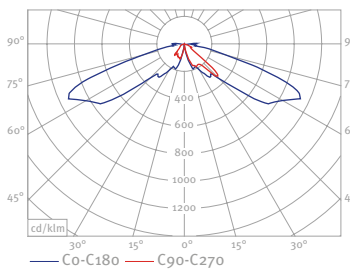

CE LA-VELO S LED 23W