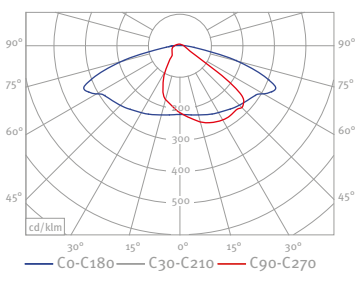

CANNES LA-CLS 2 LED 22W