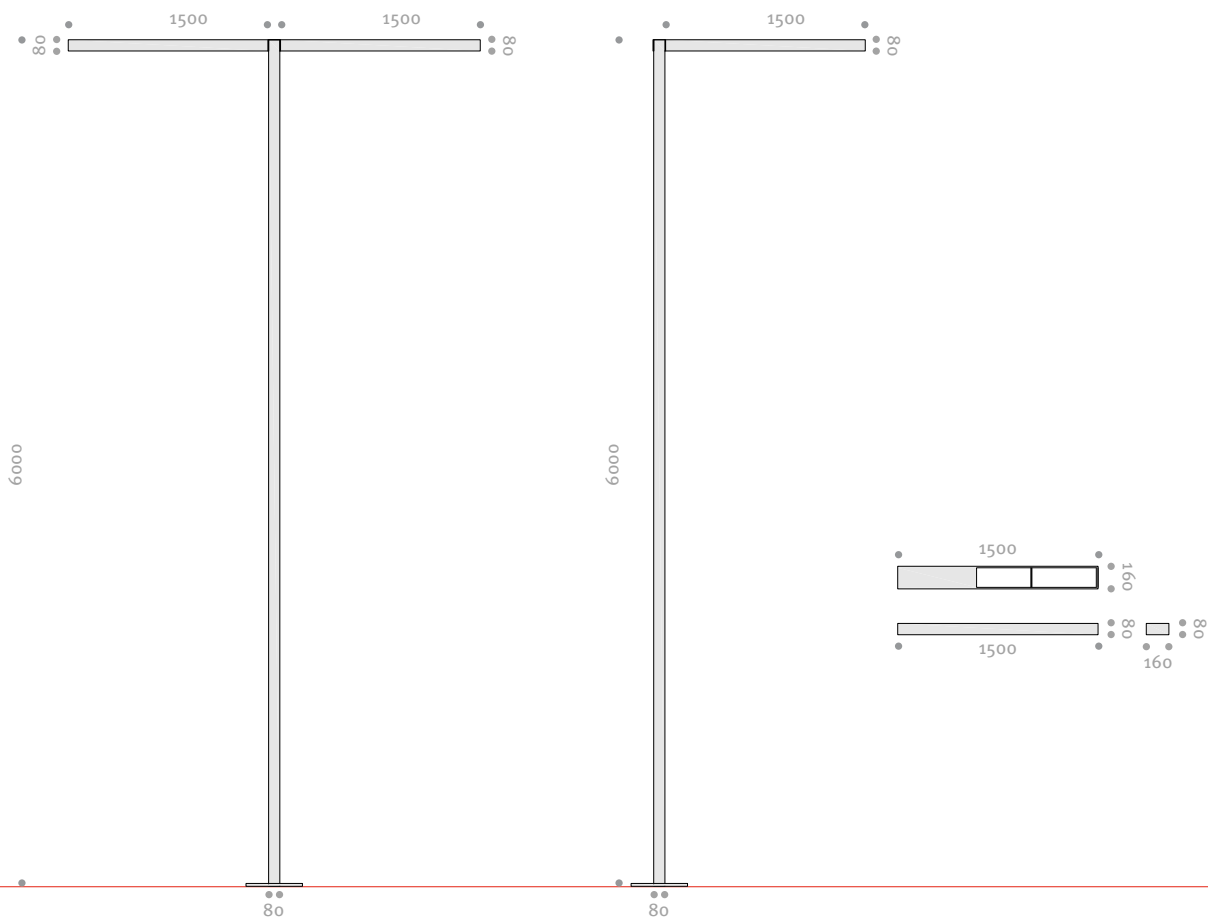

LUGANO LA-CLS 1 LED 22W