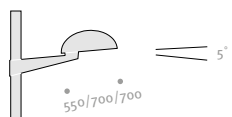

735/925/925