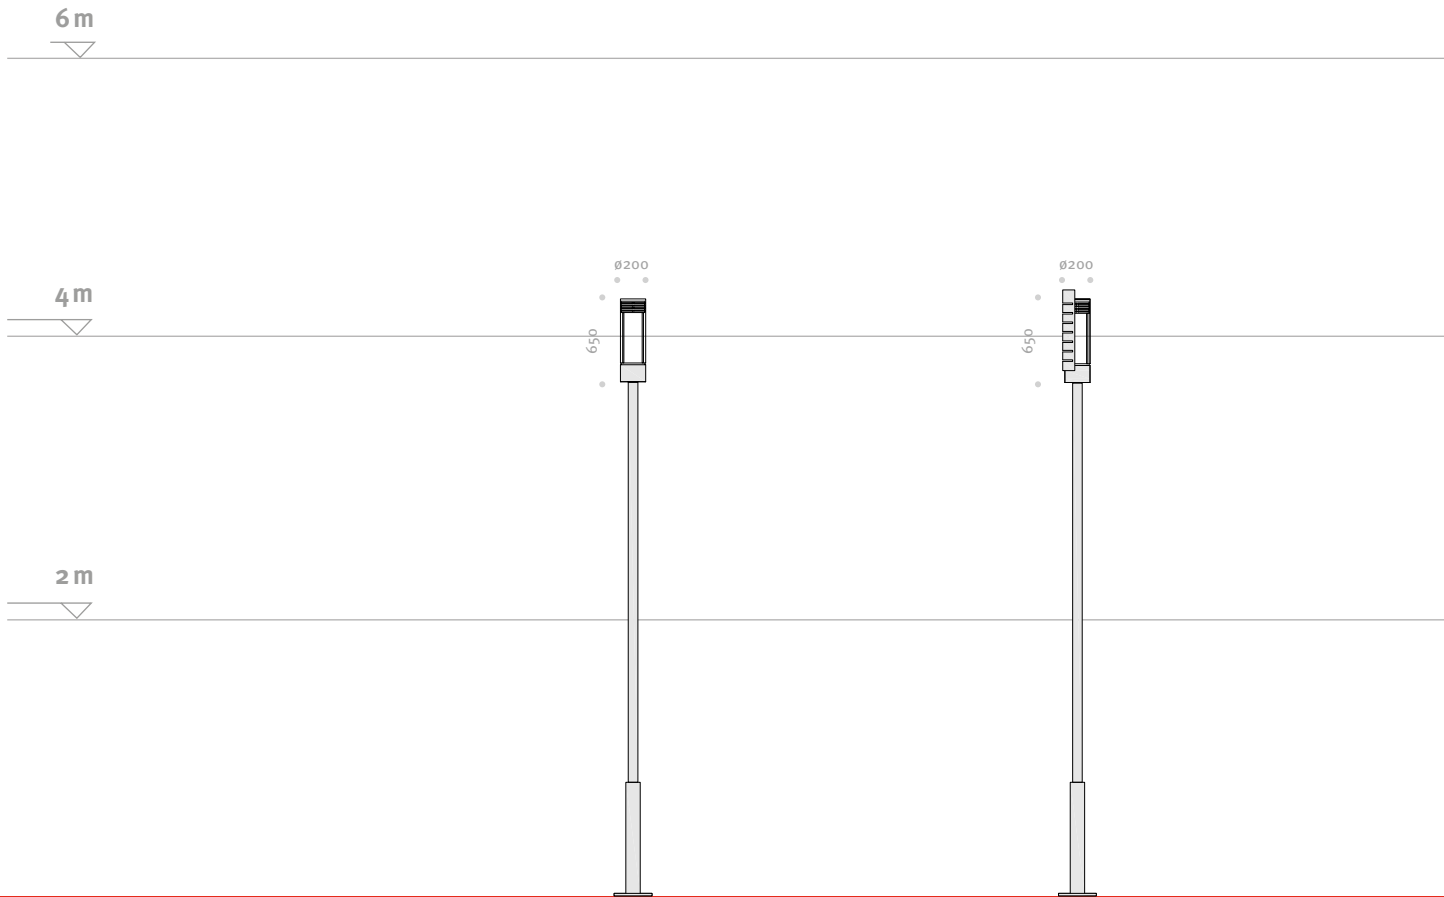

Order No.: Article No. + Bracket No. + Pole No. + Pole Height + Lamp (Colour Temperature)

MONACO Product Segment

MONACO Photometric Data

MONACO LS-CLS 1 LED 22W

MONACO LS-CLP 1 LED 22W

MONACO LA-CLS 1 LED 22W