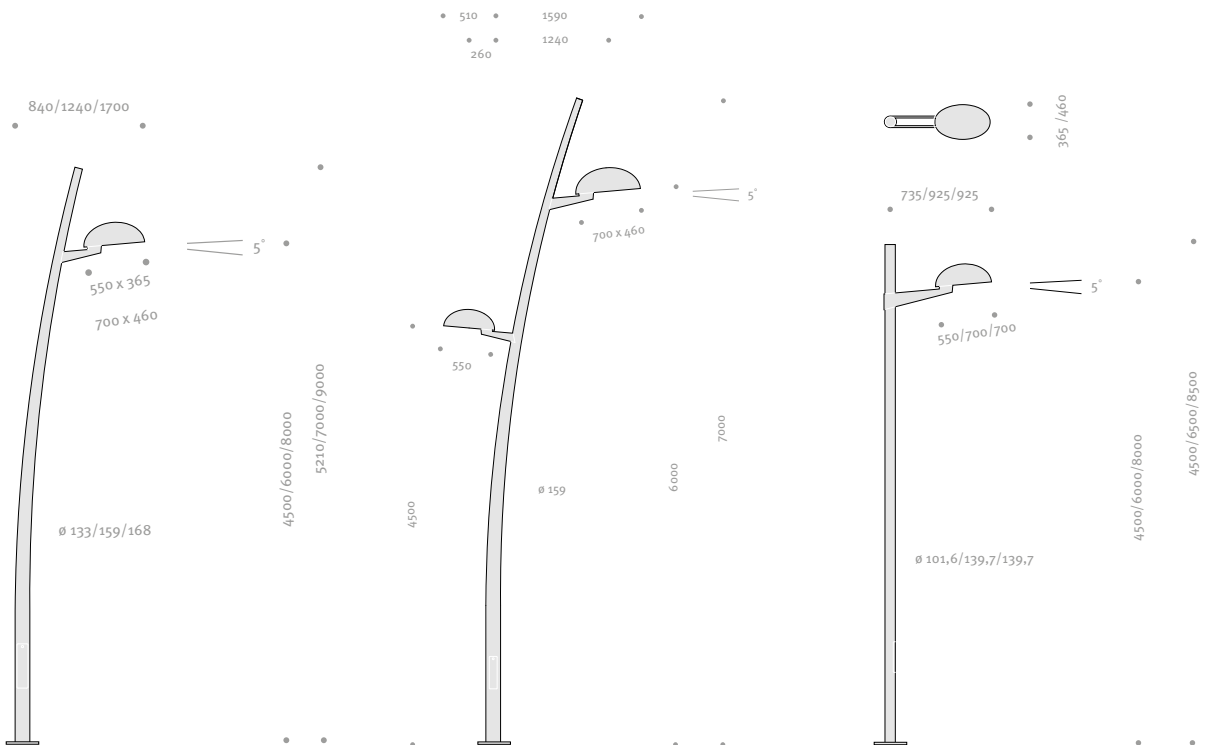

∅ 139,7

6000

6500

CANDIA Product Segment

CANDIA Guide

Article No.	Product Name	Description	Optics	Lamp					
				22W	23W	44W	46W	69W	88W
9 101 06 01	Candia S	Housing: 550 x 365mm	LED						
9 102 06 21	Candia M	Housing: 700 x 460mm	LED						
2 101 06 01	Bracket	For Candia S L: 735mm							
2 101 06 02		For Candia S L: 925mm							
2 102 06 01		For Candia M L: 735mm							
2 102 06 02		For Candia M L: 925mm							
3 100 10 01	Pole	133mm curved							
3 100 10 02		159mm curved							
3 100 10 03		168mm curved							
3 100 10 11	Pole	101.6mm straight							
3 100 10 12		139.7mm straight							