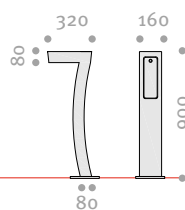

LUGANO L/R

220~
240V

IP 65

y
Class I

Ra>80

!

LED

LUGANO L/R

- High quality road lighting product. It is suitable for park, plaza, commercial street and residential area, etc.
- Lugano R and Lugano L are available.
- Aluminium or stainless steel luminaire housing, DB703 finish.
- Clear single-pane tempered safety glass enclosure.
- Options: Housing color, Class II.
- LED dimming or changing color is available upon request.