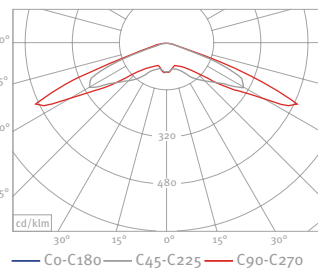

LUGANO LS-CLP 1 LED 22W