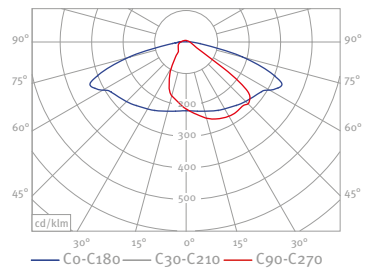

LUGANO LA-CLS 2 LED 22W