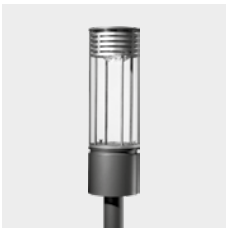

CONTENT

CANDIA

36

LYONS

42

MONACO

90