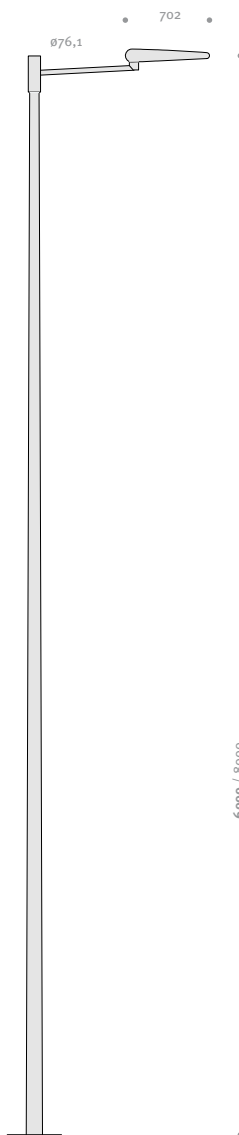

Lights Order No.: Article No. + Pole No. + Pole Height + Lamp (Colour Temperature)

Bollard Order No.: Article No. + Lamp (Colour Temperature)

LED								
23W	33W	44W	46W	88W	92W	139W	148.5W	
-	-	-	-	-	-	-	-	-
-	-	-	-	-	-	-	-	-

Order No.: Article No. + Bracket No.+ Pole No. + Pole Height

CANDIA Photometric Data

CANDIA LS-CLP 1 LED 22W

CANDIA LA-CLS 2 LED 22W

CANDIA LA-CLS 1 LED 22W

CANDIA LA-CLP 1 LED 22W

CANDIA LA-VELO S LED 23W

CANDIA LS-CLS 1 LED 22W

Order No.: Article No. + Bracket No. + Pole No. + Pole Height

LED					
46W	69W	82.5W	92W	139W	148.5W
-	-	-	-	-	-
-	-	-	-	-	-
-	-	-	-	-	-
-	-	-	-	-	-
-	-	-	-	-	-
-	-	-	-	-	-
-	-	-	-	-	-
-	-	-	-	-	-
-	-	-	-	-	-

LYONS Product Segment

LYONS Photometric Data

LYONS LS-CLS 1 LED 22W

LYONS LA-CLP 1 LED 22W

LYONS LS-CLP 1 LED 22W

LYONS LA-VELO M LED 23W

LYONS LA-CLS 2 LED 22W

LYONS LA-VELO S LED 23W