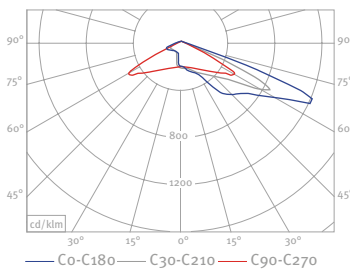

CE LA-CLP LED 22W