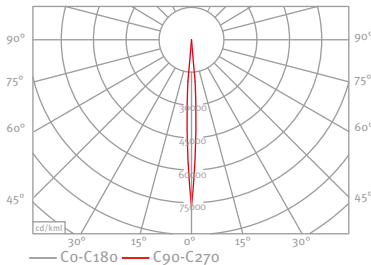

Order No.: Article No. + Pole Height + Lamp (Colour Temperature)

LED				
	23 W	33 W	44 W	46 W
	-	-	-	-
			-	-
	-	-	-	-
			-	-
	-	-	-	-
			-	-
	-	-	-	-
			-	-
	-	-	-	-
			-	-
	-	-	-	-

LED				
	23 W	33 W	44 W	46 W
	-	-	-	-
		-	-	-
	-	-	-	-
		-	-	-
	-	-	-	-
		-	-	-
	-	-	-	-
		-	-	-
	-	-	-	-
		-	-	-
	-	-	-	-

MAINS Photometric Data

MAINS LS-CLS 1 LED 22W

MAINS LA-CLP LED 22W

MAINS LS-ORS 55 LED 22W

MAINS LS-ARR 30 LED 22W

MAINS LS-PR 3 LED 30W

MAINS LS-CLP 1 LED 22W

MAINS LA-VELO S LED 23W